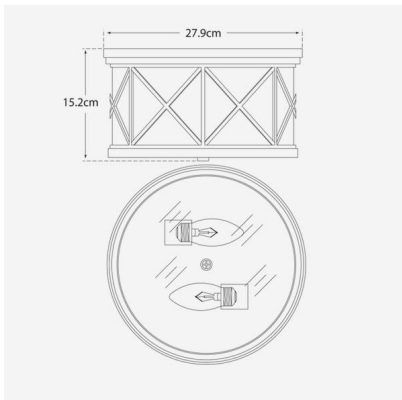

### Small Specification

Product Code:	LMP0250
Product Height:	15.2 (cm)
Product Diameter:	27.9 (cm)
Recommended Bulb	E27
Type:	
Collection:	Signature
Assembly:	Assistance From A Qualified Electrician To Install Is Recommended.
IP Rating:	IP20
Packed Weight:	5 (kg)
EU Commodity	94051990
Code:	
US Commodity	9405109190
Code:	