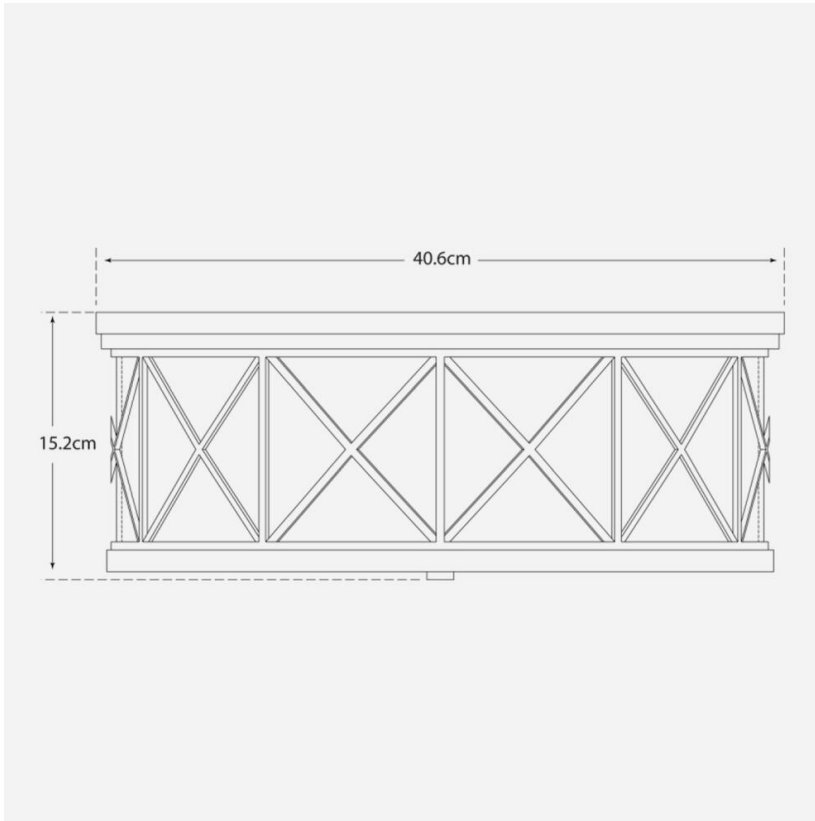

### Ceiling Light

A ceiling light with Art Deco style, Montpelier features decorative antique brass detailing and the light glows through frosted glass. Designed by Suzanne Kasler and available in two sizes, it exudes easy sophistication.

### Small Specification

Product Code:	LMP0250
Product Height:	15.2 (cm)
Product Diameter:	27.9 (cm)
Recommended Bulb	E27
Type:	
Collection:	Signature
Assembly:	Assistance From A Qualified Electrician To Install Is Recommended.
IP Rating:	IP20
Packed Weight:	5 (kg)
EU Commodity	94051990
Code:	
US Commodity	9405109190
Code:	