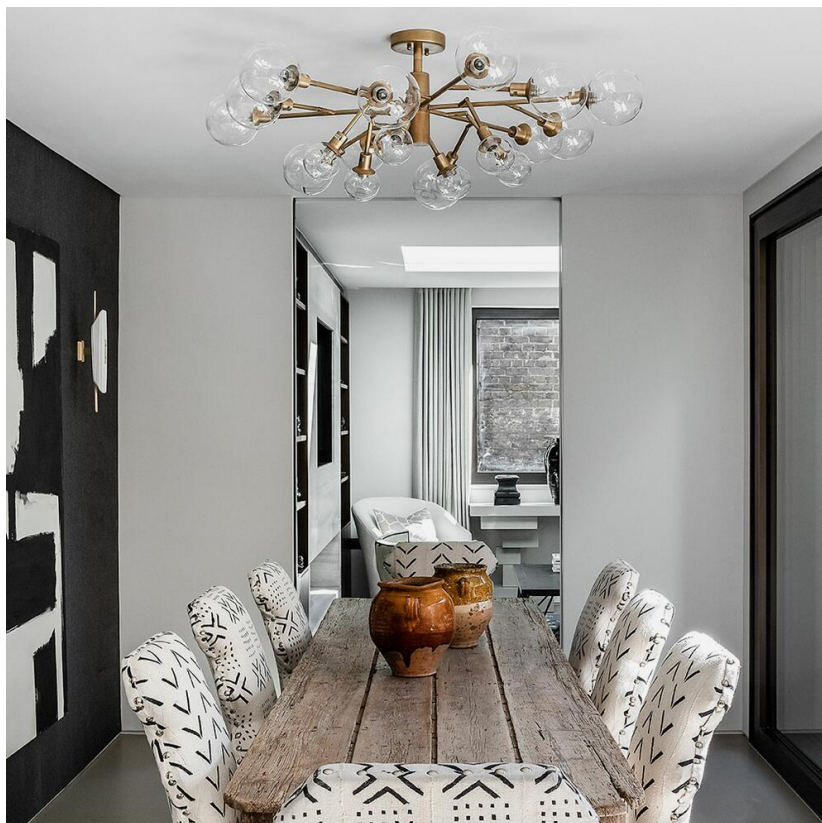

ANDREW MARTIN

Brooklyn

Chandelier

A ceiling light featuring a cluster of bulbs extended on gold arms. With galactic appeal, this is as much a modern sculpture as a lighting feature. It's the conversation starter above a dinner table or the focal point of a high-ceilinged living room. It adds both rounded shape and angular lines to a scheme and gives off a warm yellow light to soften its modernist edge.

Brooklyn comes with 3 x 30cm rods so can be installed to 3 lengths (30cm, 60cm, 90cm) depending on your scheme. Brooklyn comes supplied with basic halogen bulbs, suitable to get you illuminated, whilst you choose your own LED bulbs for permanent use.