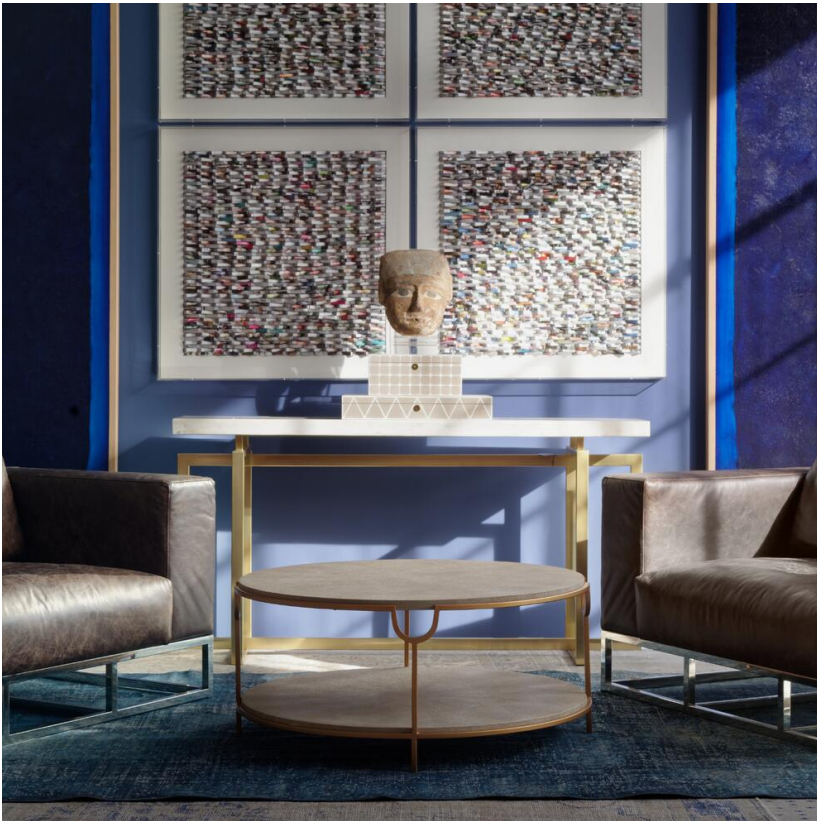

ANDREW MARTIN