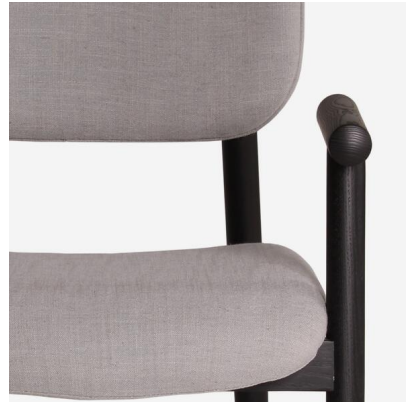

ANDREW MARTIN

Moto

Chair

Scandi dining chair finished in grey

A melding of modernity and simplicity, this Scandinavian design has brought a new outlook to dining room chairs. With practicality and comfort at its forefront, without the compromise of clumsy style, Moto offers the sleek, dark and minimalistic design of Scandinavian chairs to your home.

Specification

Product Code:	CH1274
Product Height:	82 (cm)
Product Width:	56 (cm)
Product Depth:	60 (cm)
Seat Height:	46 (cm)
Seat Depth:	47 (cm)
Arm Height:	63 (cm)
Weight:	8 (kg)
Frame Material:	Ash Wood
Fabric	54% Polyester, 36% Viscose, 10%
Composition:	Linen
Cushion Filling:	Foam
Cover Type:	Fixed
Collection:	Origin
CBM:	0.31
Packed Weight:	11 (kg)
EU Commodity	94016100
Code:	