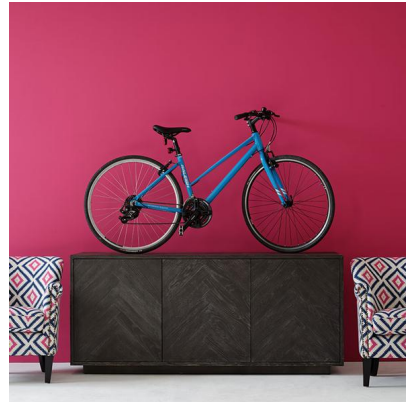

ANDREW MARTIN

Kinvara

Sideboard, Dark

An Asian-inspired sideboard with six compartments for ample storage. The doors display geometric herringbone parquet surrounded by a subtle, neutral metal border which gives structure and smartness to the piece. In dark aged oak, the grain comes through in a lighter shade which adds beautiful natural detailing and makes each piece truly unique.

Large Specification

Product Code:	CAB0017
Product Height:	80 (cm)
Product Width:	183 (cm)
Product Depth:	55 (cm)
Product Weight:	87 (kg)
Collection:	Origin
Size:	Large
Packed Weight:	127 (kg)
Boxed Dimensions:	190 x 63 x 90 - 127kg
EU Commodity Code:	94036010

Small Specification

Product Code:	CAB0036
Product Height:	89 (cm)
Product Width:	127 (cm)
Product Depth:	52 (cm)
Collection:	Origin
Size:	Small
Boxed Dimensions:	127 x 52 x 94 - 61kg
EU Commodity Code:	94036010
US Commodity Code:	9403608081