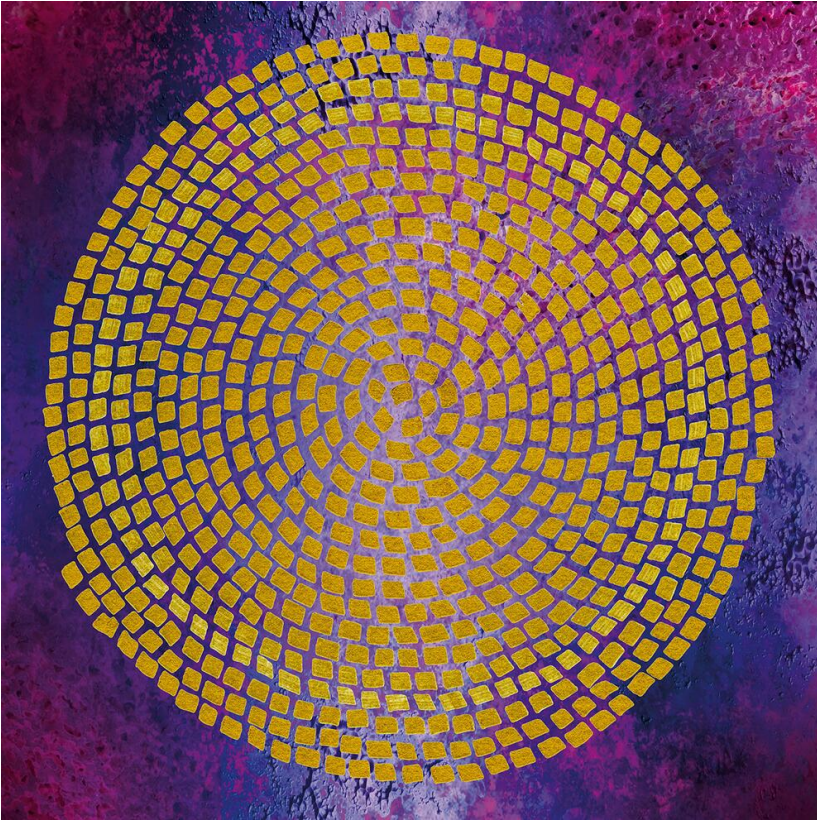

ANDREW MARTIN

Labyrinth

Photographic Artwork

This mesmerising image depicts a spiralling mosaic of golden flakes upon a textured purple background. Ideal for adding a pop of colour to your scheme, both on its own or tiled in a line of three. Printed onto smooth plexiglass this artwork has a sleek, glossy finish and is part of our curated collaboration with Cobra Art.

100cm x 100cm Specification

Product Code:	ACC6018
Product Height:	100 (cm)
Product Width:	100 (cm)
Product Depth:	3 (cm)
Collection:	Origin
EU Commodity Code:	49119100
US Commodity Code:	4911911500

120cm x 120cm Specification

Product Code:	ACC6019
Product Height:	120 (cm)
Product Width:	120 (cm)
Product Depth:	3 (cm)
Collection:	Origin
EU Commodity Code:	49119100
US Commodity Code:	4911911500

150cm x 150cm Specification

Product Code:	ACC6020
Product Height:	150 (cm)
Product Width:	150 (cm)
Product Depth:	3 (cm)
Collection:	Origin
EU Commodity Code:	49119100
US Commodity Code:	4911911500