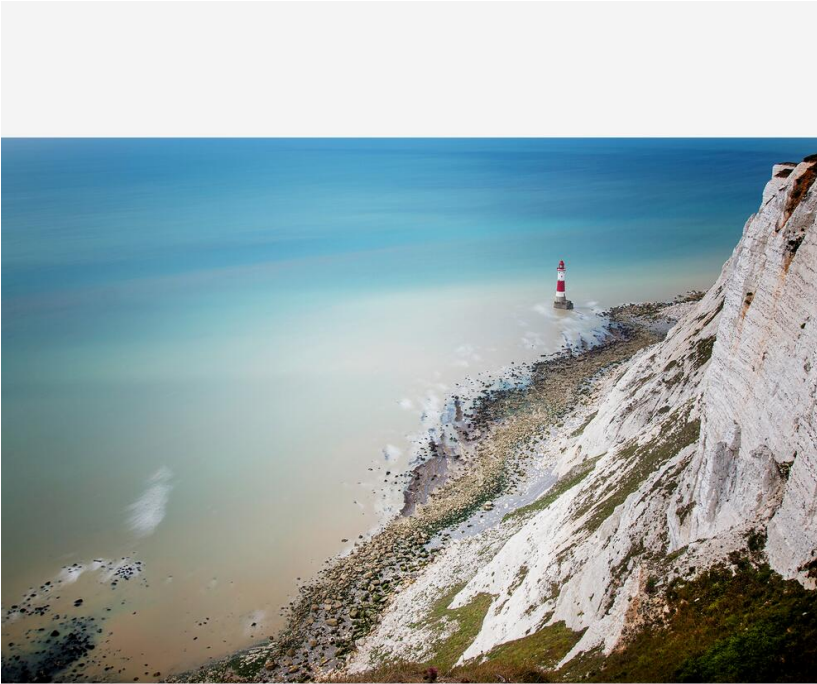

ANDREW MARTIN

Lighthouse

Photographic Artwork

A peaceful scene of the remote Beachy Head lighthouse, standing a lonely vigil at the foot of the White Cliffs of Dover. Printed onto smooth plexiglass this artwork has a sleek, glossy finish and is part of our curated collaboration with Cobra Art.