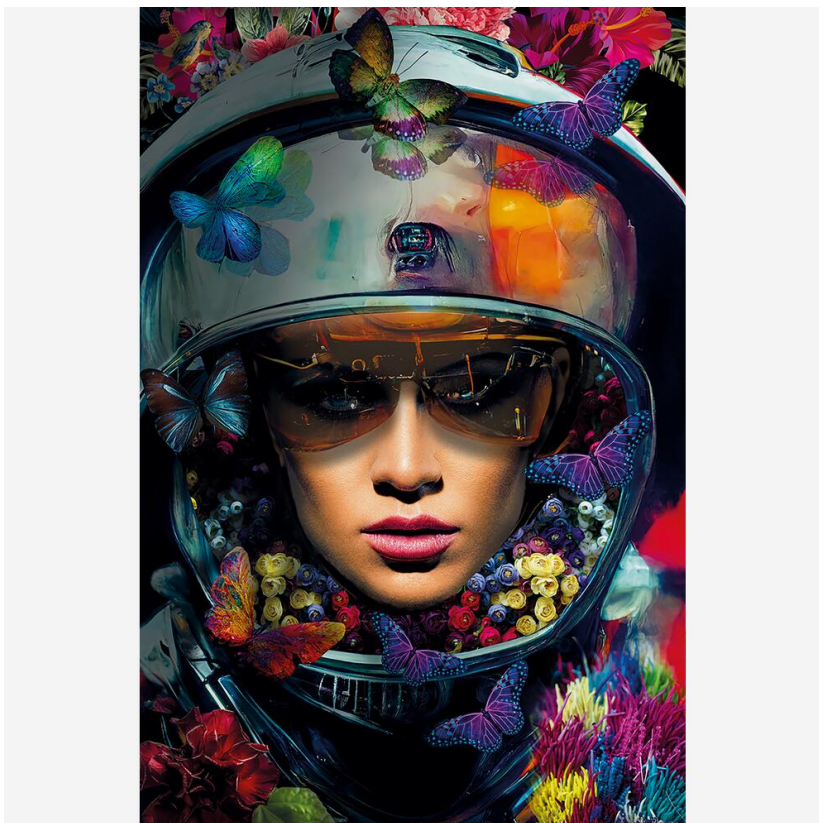

ANDREW MARTIN

Flower Planet

Photographic Artwork

A whimsical image of a model posing as an astronaut, surrounded by vibrant butterflies and flowers. Printed onto smooth plexiglass this artwork has a sleek, glossy finish and is part of our curated collaboration with Cobra Art.

80cm x 120cm Specification

Product Code:	ACC5996
Product Height:	120 (cm)
Product Width:	80 (cm)
Product Depth:	3 (cm)
Collection:	Origin
EU Commodity Code:	49119100
US Commodity Code:	4911911500

100cm x 150cm Specification