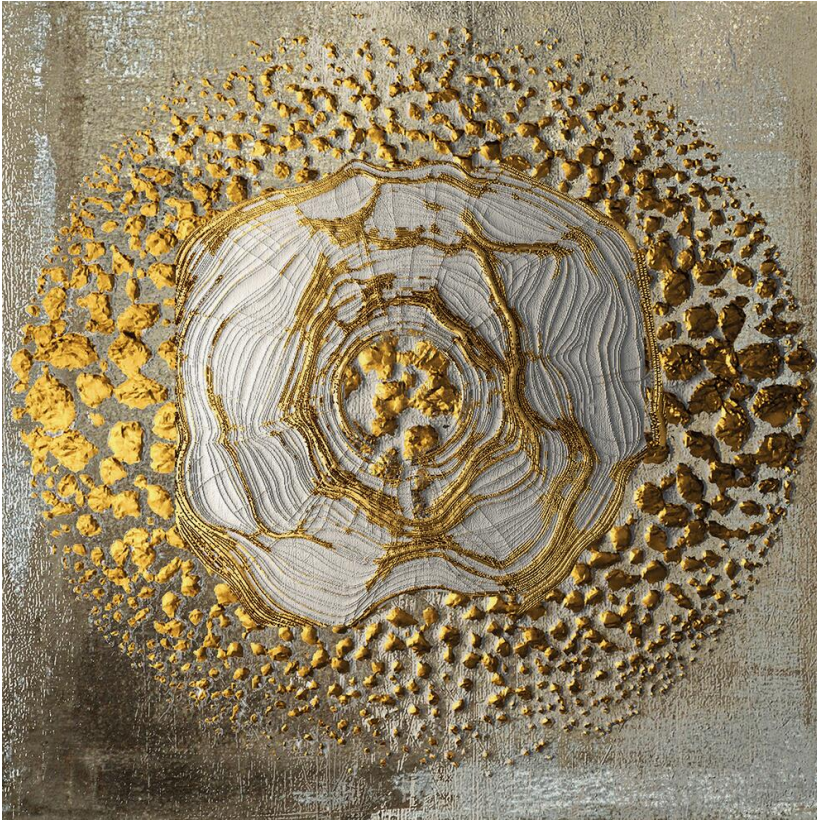

ANDREW MARTIN

Eternal Youth

Photographic Artwork

A captivating pattern of embossed gold leaf radiating out from a central core, emulating the cross-section of a tree trunk. Printed onto smooth plexiglass this artwork has a sleek, glossy finish and is part of our curated collaboration with Cobra Art.

100cm x 100cm Specification

Product Code:	ACC5977
Product Height:	100 (cm)
Product Width:	100 (cm)
Product Depth:	3 (cm)
Collection:	Origin
EU Commodity Code:	49119100
US Commodity Code:	4911911500

120cm x 120cm Specification

Product Code:	ACC5978
Product Height:	120 (cm)
Product Width:	120 (cm)
Product Depth:	3 (cm)
Collection:	Origin
EU Commodity Code:	49119100
US Commodity Code:	4911911500

150cm x 150cm Specification

Product Code:	ACC5979
Product Height:	150 (cm)
Product Width:	150 (cm)
Product Depth:	3 (cm)
Collection:	Origin
EU Commodity Code:	49119100
US Commodity Code:	4911911500