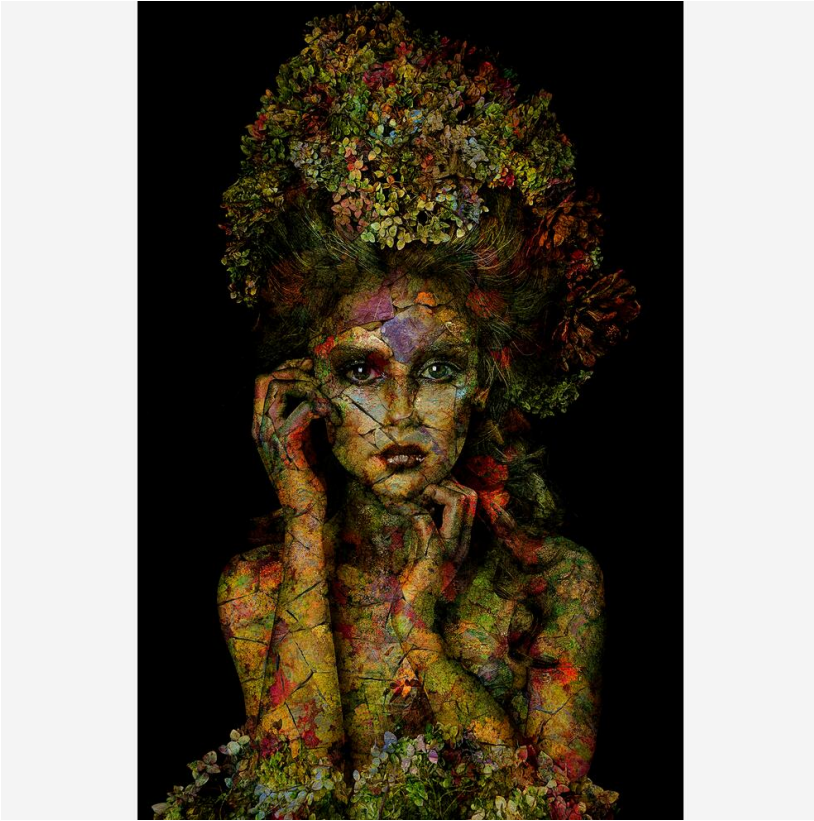

ANDREW MARTIN

Spanish Eyes

Photographic Artwork

Eyes gazing far into the distance, the model in this thought provoking portrait is enveloped in the colourful leaves of a thousand trees. Printed onto smooth plexiglass this artwork has a sleek, glossy finish and is part of our curated collaboration with Cobra Art.

80cm x 120cm Specification

| | |
|--------------------|------------|
| Product Code: | ACC5969 |
| Product Height: | 120 (cm) |
| Product Width: | 80 (cm) |
| Product Depth: | 3 (cm) |
| Collection: | Origin |
| EU Commodity Code: | 49119100 |
| US Commodity Code: | 4911911500 |

100cm x 150cm Specification

| | |
|--------------------|------------|
| Product Code: | ACC5970 |
| Product Height: | 150 (cm) |
| Product Width: | 100 (cm) |
| Product Depth: | 3 (cm) |
| Collection: | Origin |
| EU Commodity Code: | 49119100 |
| US Commodity Code: | 4911911500 |

120cm x 180cm Specification

| | |
|--------------------|------------|
| Product Code: | ACC5971 |
| Product Height: | 180 (cm) |
| Product Width: | 120 (cm) |
| Product Depth: | 3 (cm) |
| Collection: | Origin |
| EU Commodity Code: | 49119100 |
| US Commodity Code: | 4911911500 |