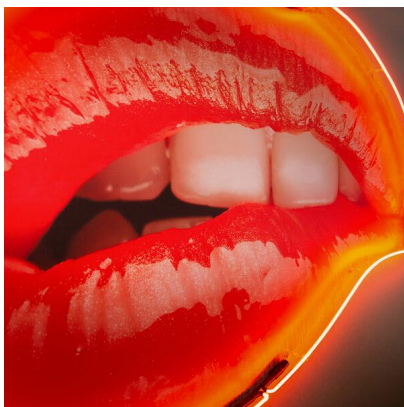

ANDREW MARTIN

Lips Seduction

Lips neon artwork

Introduce some retro cool into your interiors with this bold neon lips artwork. The playful and eye-catching graphic of a mouth biting the lower lip is outlined by a slim neon light and mounted onto posterboard for a striking three dimensional effect against the wall. This large, landscape artwork adds a playful sense of humour and slick urban cool to any room.

182cm x 122cm Specification

Product Code:	ACC5666
Product Height:	122 (cm)
Product Width:	182 (cm)
Product Depth:	5 (cm)
Collection:	Origin
EU Commodity Code:	94056180
US Commodity Code:	9405118020

Technical Info: All our neons are 240 volts, they have a standard 3 pin UK plug with a 13 amp fuse and a wire of approximately 180cm in length.

150cm x 100cm Specification

Product Code:	ACC5667
Product Height:	100 (cm)
Product Width:	150 (cm)
Product Depth:	5 (cm)
Collection:	Origin
EU Commodity Code:	94056180
US Commodity Code:	9405118020

Technical Info: All our neons are 240 volts, they have a standard 3 pin UK plug with a 13 amp fuse and a wire of approximately 180cm in length.