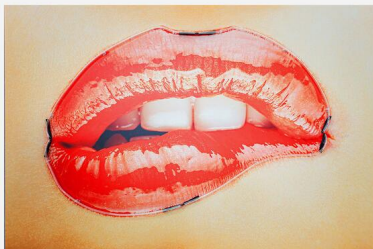

ANDREW MARTIN

Lips Seduction

Lips neon artwork

Introduce some retro cool into your interiors with this bold neon lips artwork. The playful and eye-catching graphic of a mouth biting the lower lip is outlined by a slim neon light and mounted onto posterboard for a striking three dimensional effect against the wall. This large, landscape artwork adds a playful sense of humour and slick urban cool to any room.

182cm x 122cm Specification

Product Code:	ACC5666
Product Height:	122 (cm)
Product Width:	182 (cm)
Product Depth:	5 (cm)
Collection:	Origin
EU Commodity Code:	94056180
US Commodity Code:	9405118020

Technical Info: All our neons are 240 volts, they have a standard 3 pin UK plug with a 13 amp fuse and a wire of approximately 180cm in length.

150cm x 100cm Specification

Product Code:	ACC5667
Product Height:	100 (cm)
Product Width:	150 (cm)
Product Depth:	5 (cm)
Collection:	Origin
EU Commodity Code:	94056180
US Commodity Code:	9405118020

Technical Info: All our neons are 240 volts, they have a standard 3 pin UK plug with a 13 amp fuse and a wire of approximately 180cm in length.