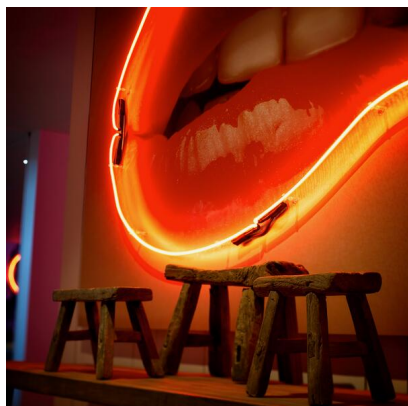

ANDREW MARTIN

Lips Seduction

Lips neon artwork

Introduce some retro cool into your interiors with this bold neon lips artwork. The playful and eye-catching graphic of a mouth biting the lower lip is outlined by a slim neon light and mounted onto posterboard for a striking three dimensional effect against the wall. This large, landscape artwork adds a playful sense of humour and slick urban cool to any room.

182cm x 122cm Specification

Product Code:	ACC5666
Product Height:	122 (cm)
Product Width:	182 (cm)
Product Depth:	5 (cm)
Collection:	Origin
EU Commodity Code:	94056180
US Commodity Code:	9405118020

Technical Info: All our neons are 240 volts, they have a standard 3 pin UK plug with a 13 amp fuse and a wire of approximately 180cm in length.

150cm x 100cm Specification

Product Code:	ACC5667
Product Height:	100 (cm)
Product Width:	150 (cm)
Product Depth:	5 (cm)
Collection:	Origin
EU Commodity Code:	94056180
US Commodity Code:	9405118020

Technical Info: All our neons are 240 volts, they have a standard 3 pin UK plug with a 13 amp fuse and a wire of approximately 180cm in length.