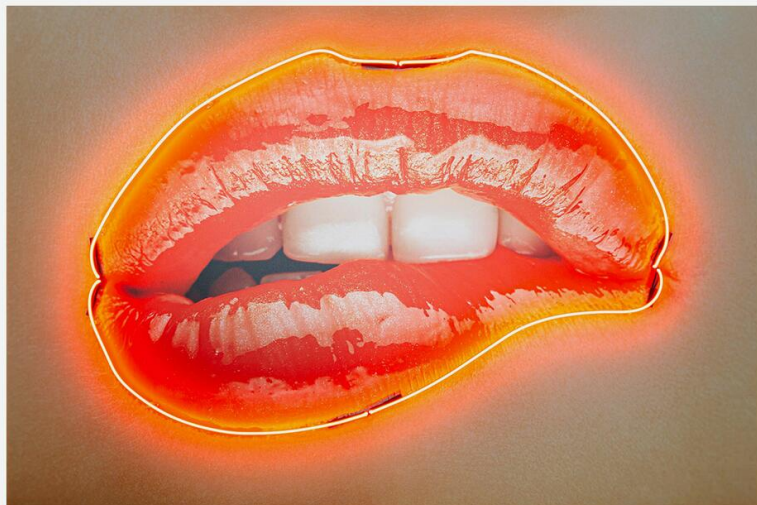

ANDREW MARTIN

Lips Seduction

Lips neon artwork

Introduce some retro cool into your interiors with this bold neon lips artwork. The playful and eye-catching graphic of a mouth biting the lower lip is outlined by a slim neon light and mounted onto posterboard for a striking three dimensional effect against the wall. This large, landscape artwork adds a playful sense of humour and slick urban cool to any room.

182cm x 122cm Specification

Product Code:	ACC5666
Product Height:	122 (cm)
Product Width:	182 (cm)
Product Depth:	5 (cm)
Collection:	Origin
EU Commodity Code:	94056180
US Commodity Code:	9405118020

Technical Info: All our neons are 240 volts, they have a standard 3 pin UK plug with a 13 amp fuse and a wire of approximately 180cm in length.

150cm x 100cm Specification

Product Code:	ACC5667
Product Height:	100 (cm)
Product Width:	150 (cm)
Product Depth:	5 (cm)
Collection:	Origin
EU Commodity Code:	94056180
US Commodity Code:	9405118020

Technical Info: All our neons are 240 volts, they have a standard 3 pin UK plug with a 13 amp fuse and a wire of approximately 180cm in length.

120cm x 80cm Specification

Product Code:	ACC5668
Product Height:	80 (cm)
Product Width:	120 (cm)
Product Depth:	5 (cm)
Collection:	Origin
EU Commodity Code:	94056180
US Commodity Code:	9405118020

Technical Info: All our neons are 240 volts, they have a standard 3 pin UK plug with a 13 amp fuse and a wire of approximately 180cm in length.