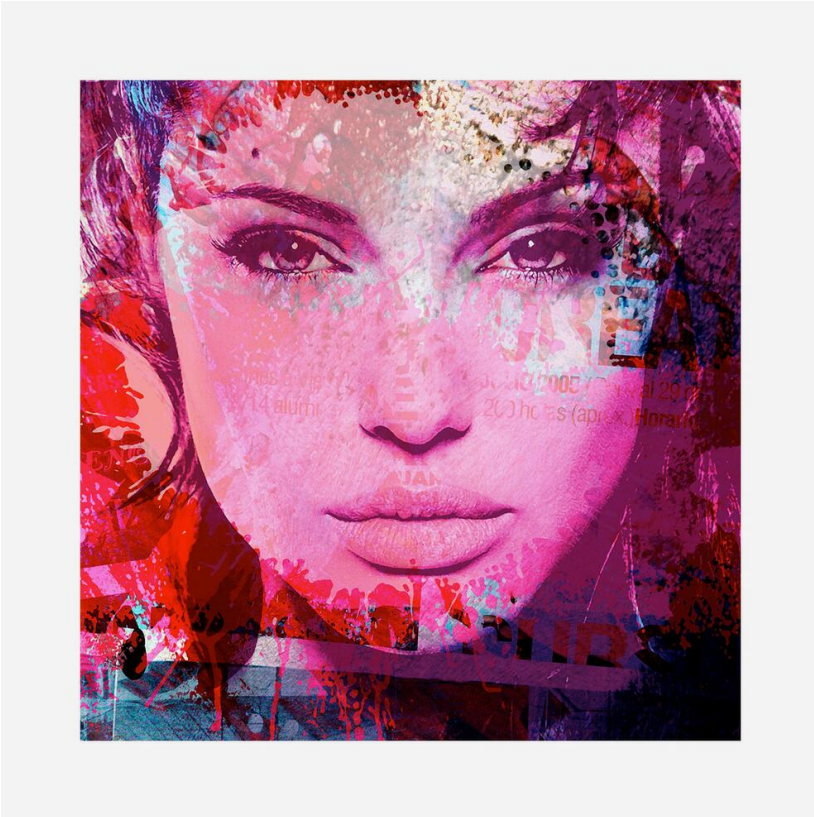

# ANDREW MARTIN

## *Angelina Jolie*

In this digital image of Angelina Jolie, text has been overlaid and blended with her face, which is a speciality of artist Karim Vermeer's when she works on portraits and gives the artwork a pop art feel. This artwork is printed on plexiglass and created in collaboration with our partners at Cobra Art.

### *100cm x 100cm Specification*

---

Product Code:	ACC5609
Product Height:	100 (cm)
Product Width:	100 (cm)
Product Depth:	3 (cm)
Collection:	Origin
EU Commodity Code:	49119100
US Commodity Code:	4911911500

### *120cm x 120cm Specification*

---

Product Code:	ACC5610
Product Height:	120 (cm)
Product Width:	120 (cm)
Product Depth:	3 (cm)
Collection:	Origin
EU Commodity Code:	49119100
US Commodity Code:	4911911500