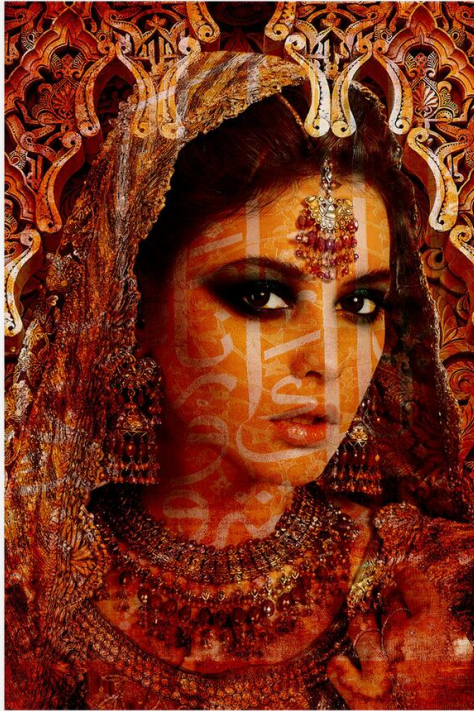

ANDREW MARTIN

Arabella Touched

Plexiglass

In an orange colour scheme, this portrait depicts a model wearing a head scarf and adorned with jewellery. Printed onto plexiglass this sleek artwork has a glossy finish accentuating the vibrant colours, part of our collaboration with Cobra Art.

80cm x 120cm Specification

Product Code:	ACC5601
Product Height:	120 (cm)
Product Width:	80 (cm)
Product Depth:	3 (cm)
Collection:	Origin
EU Commodity Code:	49119100
US Commodity Code:	4911911500

100cm x 150cm Specification

Product Code:	ACC5602
Product Height:	150 (cm)
Product Width:	100 (cm)
Product Depth:	3 (cm)
Collection:	Origin
EU Commodity Code:	49119100
US Commodity Code:	4911911500

120cm x 180cm Specification

Product Code:	ACC5603
Product Height:	180 (cm)
Product Width:	120 (cm)
Product Depth:	3 (cm)
Collection:	Origin
EU Commodity Code:	49119100
US Commodity Code:	4911911500

150cm x 200cm Specification

Product Code:	ACC5604
Product Height:	200 (cm)
Product Width:	150 (cm)
Product Depth:	3 (cm)

Collection:	Origin
EU Commodity Code:	49119100
US Commodity Code:	4911911500