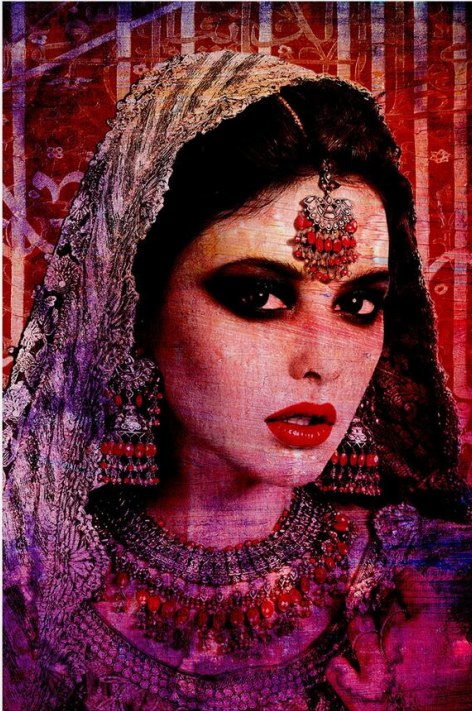

ANDREW MARTIN

Arabella Touch

Plexiglass

In a vivid red and purple colour scheme, this portrait depicts a model wearing a head scarf and adorned with jewellery. Printed onto plexiglass this sleek artwork has a glossy finish accentuating the vibrant colours, part of our collaboration with Cobra Art.

80cm x 120cm Specification

Product Code:	ACC5597
Product Height:	120 (cm)
Product Width:	80 (cm)
Product Depth:	3 (cm)
Collection:	Origin
EU Commodity Code:	49119100
US Commodity Code:	4911911500

100cm x 150cm Specification

Product Code:	ACC5598
Product Height:	150 (cm)
Product Width:	100 (cm)
Product Depth:	3 (cm)
Collection:	Origin
EU Commodity Code:	49119100
US Commodity Code:	4911911500

120cm x 180cm Specification

Product Code:	ACC5599
Product Height:	180 (cm)
Product Width:	120 (cm)
Product Depth:	3 (cm)
Collection:	Origin
EU Commodity Code:	49119100
US Commodity Code:	4911911500