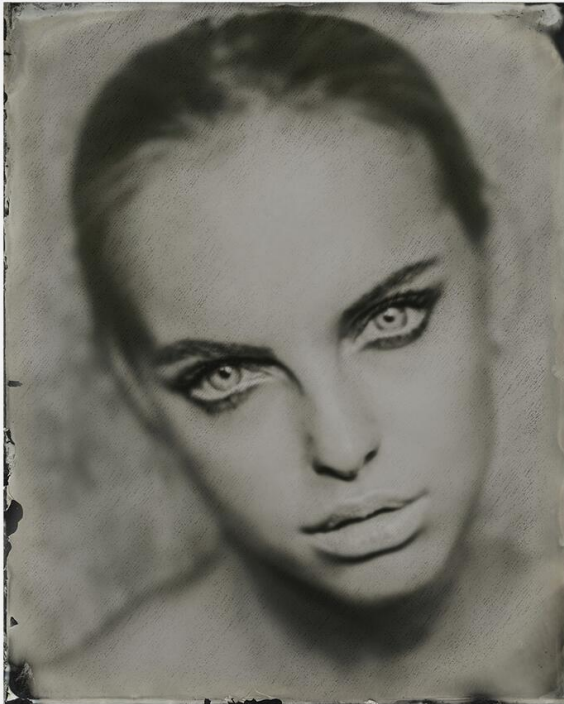

ANDREW MARTIN

Questioning Gaze

Plexiglass

This striking piece shows a model's bare face, this photo-manipulated artwork holds your gaze, alluring into the space it hangs in. Curated in collaboration with our partners Cobra Art, this is a limited-edition artwork by Igor Vasiliadis.

80cm x 120cm Specification

Product Code:	ACC5574
Product Height:	120 (cm)
Product Width:	80 (cm)
Product Depth:	3 (cm)
Collection:	Origin
EU Commodity Code:	49119100
US Commodity Code:	4911911500

100cm x 150cm Specification

Product Code:	ACC5575
Product Height:	150 (cm)
Product Width:	100 (cm)
Product Depth:	3 (cm)
Collection:	Origin
EU Commodity Code:	49119100
US Commodity Code:	4911911500

120cm x 180cm Specification

Product Code:	ACC5576
Product Height:	180 (cm)
Product Width:	120 (cm)
Product Depth:	3 (cm)
Collection:	Origin
EU Commodity Code:	49119100
US Commodity Code:	4911911500

150cm x 200cm Specification

Product Code:	ACC5577
Product Height:	200 (cm)
Product Width:	150 (cm)
Product Depth:	3 (cm)

Collection:	Origin
EU Commodity Code:	49119100
US Commodity Code:	4911911500