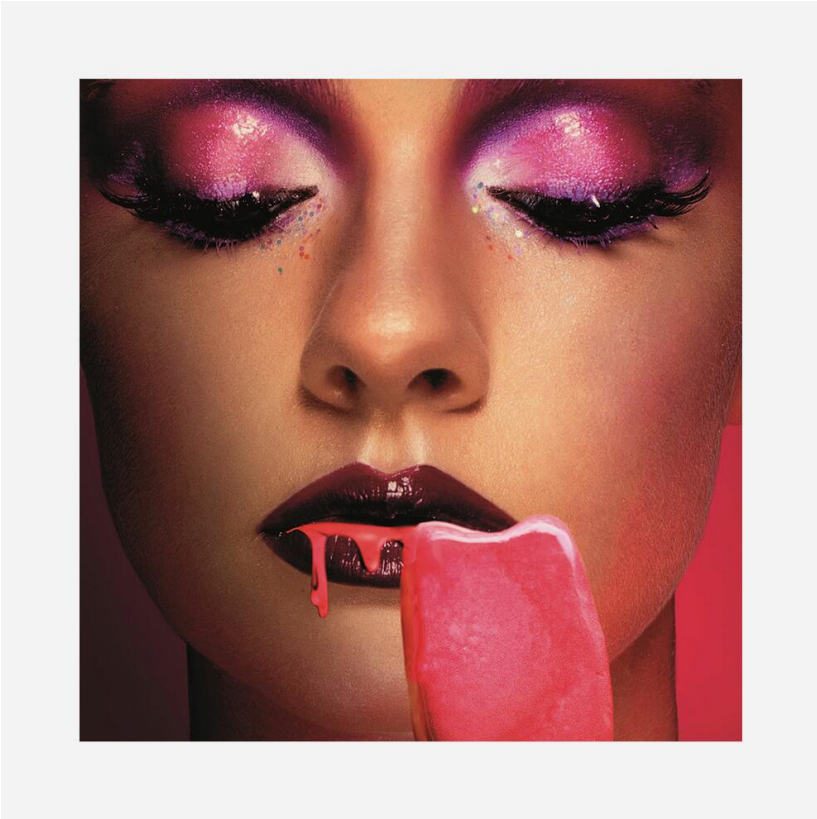

ANDREW MARTIN

Iced Portrait

A striking portrait of a beautiful model adorned with vibrant pink eyeshadow matched by the vivid pink of her ice lolly. The bold pink background gives it a pop art feel which can quickly elevate any space. Printed onto plexiglass this artwork has a sleek and glossy finish. By the artist Harley it is part of our curated collection with Cobra Art.

100cm x 100cm Specification

Product Code:	ACC5560
Product Height:	100 (cm)
Product Width:	100 (cm)
Product Depth:	3 (cm)
Collection:	Origin
EU Commodity Code:	49119100
US Commodity Code:	4911911500

120cm x 120cm Specification

Product Code:	ACC5561
Product Height:	120 (cm)
Product Width:	120 (cm)
Product Depth:	3 (cm)
Collection:	Origin
EU Commodity Code:	49119100
US Commodity Code:	4911911500

150cm x 150cm Specification

Product Code:	ACC5562
Product Height:	150 (cm)
Product Width:	150 (cm)
Product Depth:	3 (cm)
Collection:	Origin
EU Commodity Code:	49119100
US Commodity Code:	4911911500