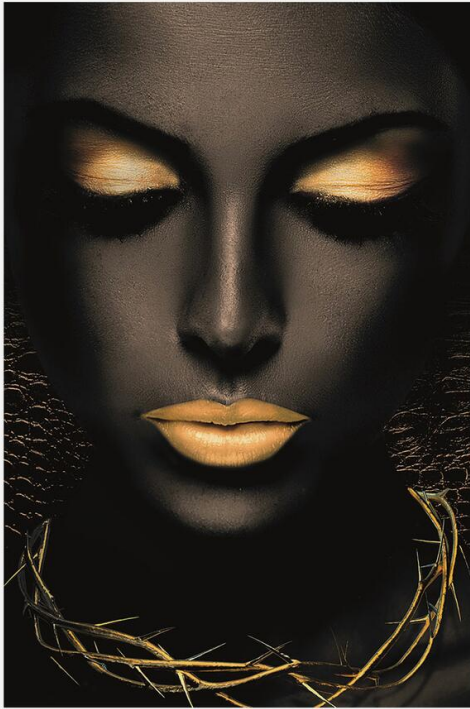

ANDREW MARTIN

Golden Chain

Plexiglass

This striking piece features a portrait of a woman with vibrant gold eyeshadow and lipstick, that strikes out from the dark black background. Printed onto smooth plexiglass this vibrant artwork has a sleek, glossy finish and is part of our curated collaboration with Cobra Art.

80cm x 120cm Specification

Product Code:	ACC5545
Product Height:	120 (cm)
Product Width:	80 (cm)
Product Depth:	3 (cm)
Collection:	Origin
EU Commodity Code:	49119100
US Commodity Code:	4911911500

100cm x 150cm Specification

Product Code:	ACC5546
Product Height:	150 (cm)
Product Width:	100 (cm)
Product Depth:	3 (cm)
Collection:	Origin
EU Commodity Code:	49119100
US Commodity Code:	4911911500

120cm x 180cm Specification

Product Code:	ACC5547
Product Height:	180 (cm)
Product Width:	120 (cm)
Product Depth:	3 (cm)
Collection:	Origin
EU Commodity Code:	49119100
US Commodity Code:	4911911500