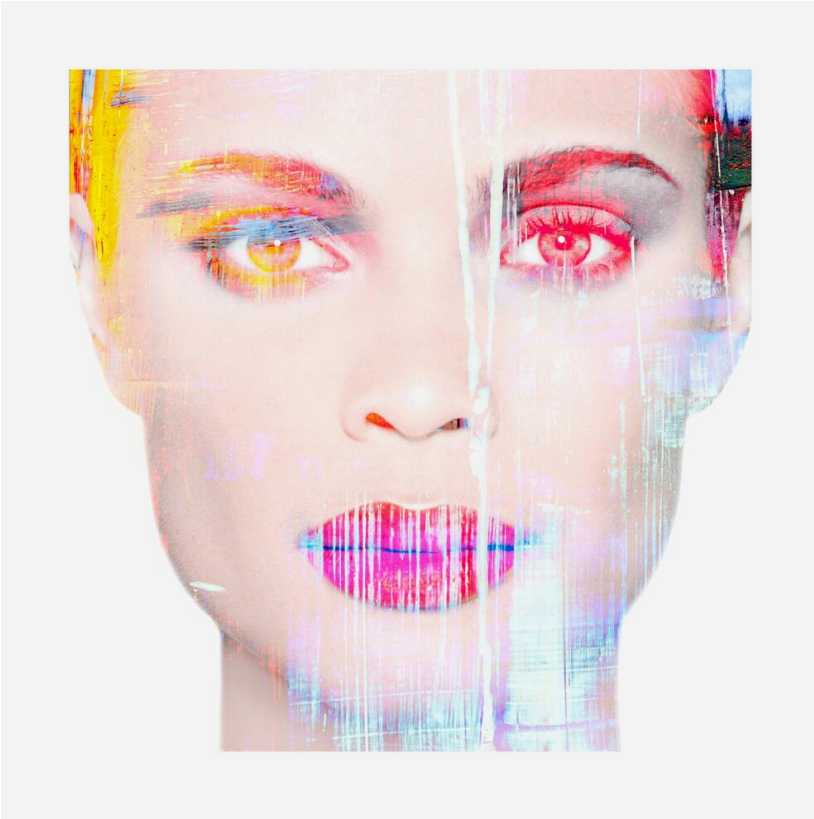

# ANDREW MARTIN

## *Face*

A photographic piece of a woman's face is embellished with typographic elements and brushstrokes to create a sense of edginess suitable for modern and contemporary interiors. Printed onto smooth plexiglass this artwork has a sleek, glossy finish and is part of our curated collaboration with Cobra Art.

### *100cm x 100cm Specification*

---

Product Code:	ACC5405
Product Height:	100 (cm)
Product Width:	100 (cm)
Product Depth:	3 (cm)
Collection:	Origin
EU Commodity Code:	49119100
US Commodity Code:	4911911500

### *120cm x 120cm Specification*

---

Product Code:	ACC5406
Product Height:	120 (cm)
Product Width:	120 (cm)
Product Depth:	3 (cm)
Collection:	Origin
EU Commodity Code:	49119100
US Commodity Code:	4911911500