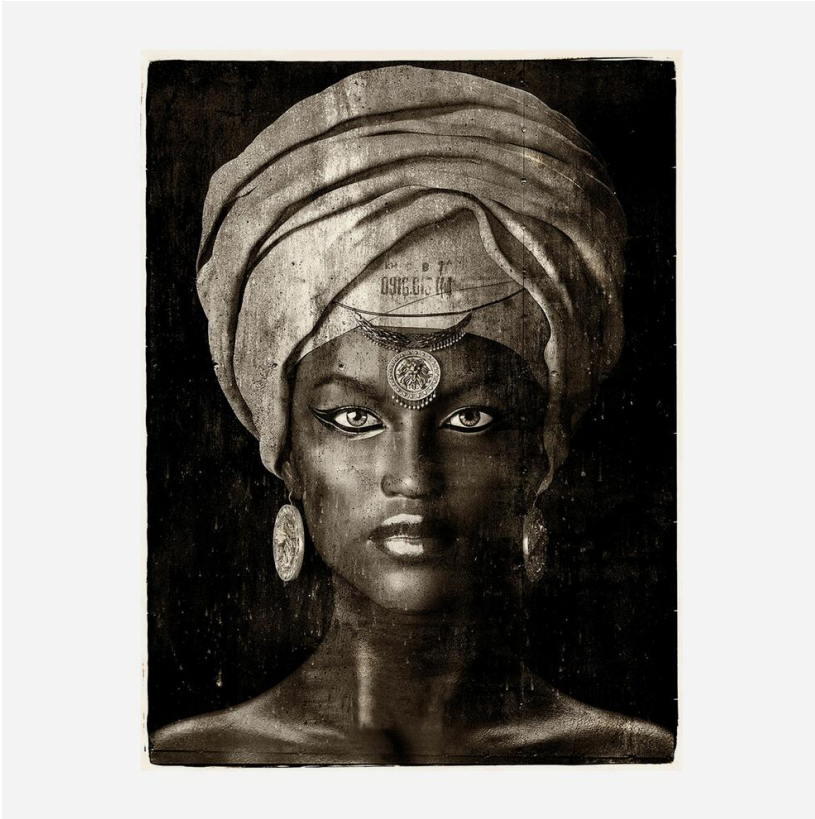

ANDREW MARTIN

Glamour Girl Sepia 2

Plexiglass Artwork

This striking photographic artwork depicts a beautiful woman's portrait in a sepia colour scheme. Her detailed headdress and jewels highlight her stunning features and contrast pleasingly with the dark background. Printed onto smooth plexiglass this vibrant artwork has a sleek, glossy finish and is part of our curated collaboration with Cobra Art.

80cm x 120cm Specification

Product Code:	ACC5393
Product Height:	120 (cm)
Product Width:	80 (cm)
Product Depth:	3 (cm)
Collection:	Origin
EU Commodity Code:	49119100
US Commodity Code:	4911911500

100cm x 150cm Specification

Product Code:	ACC5394
Product Height:	150 (cm)
Product Width:	100 (cm)
Product Depth:	3 (cm)
Collection:	Origin
EU Commodity Code:	49119100
US Commodity Code:	4911911500

120cm x 180cm Specification

Product Code:	ACC5395
Product Height:	180 (cm)
Product Width:	120 (cm)
Product Depth:	3 (cm)
Collection:	Origin
EU Commodity Code:	49119100
US Commodity Code:	4911911500

150cm x 200cm Specification

Product Code:	ACC5396
Product Height:	200 (cm)

Product Width:	150 (cm)
Product Depth:	3 (cm)
Collection:	Origin
EU Commodity Code:	49119100
US Commodity Code:	4911911500