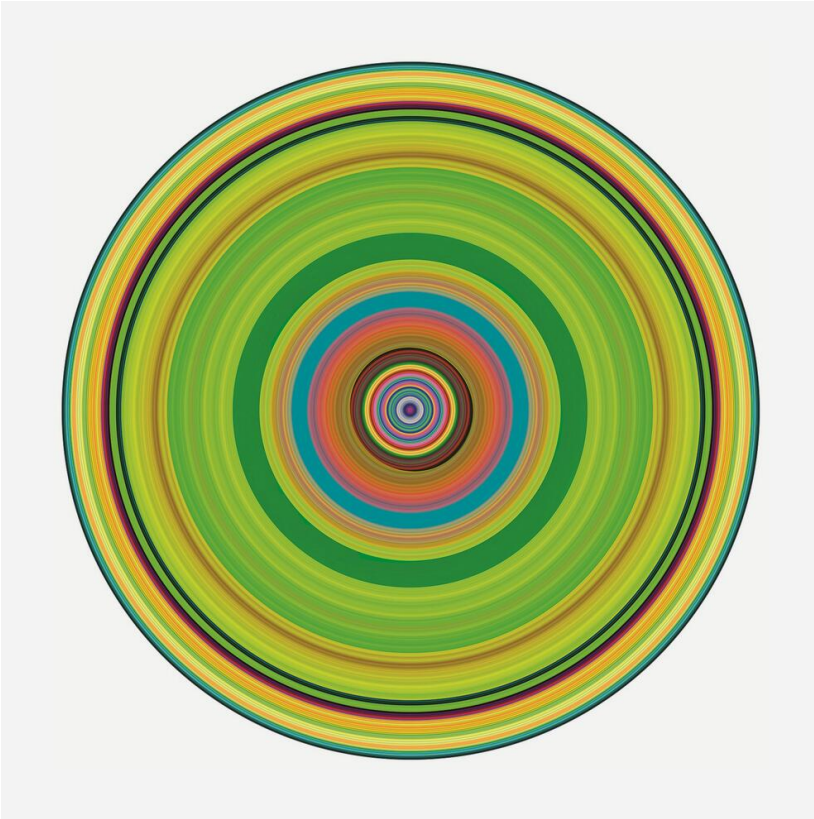

## *Circle Trip 2*

An psychedelic circle of colour in a bright combination of sixties green and yellow. Its mesmerizing pattern is accentuated by the glossy plexiglass it is printed on. This is unique piece is by artist Harley, part of our curated collection with Cobra Art.

### *100cm x 100cm Specification*

---

Product Code:	ACC5380
Product Height:	100 (cm)
Product Width:	100 (cm)
Product Depth:	3 (cm)
Collection:	Origin
EU Commodity Code:	49119100
US Commodity Code:	4911911500

### *120cm x 120cm Specification*

---

Product Code:	ACC5381
Product Height:	120 (cm)
Product Width:	120 (cm)
Product Depth:	3 (cm)
Collection:	Origin
EU Commodity Code:	49119100
US Commodity Code:	4911911500

### *150cm x 150cm Specification*

---

Product Code:	ACC5382
Product Height:	150 (cm)
Product Width:	150 (cm)
Product Depth:	3 (cm)
Collection:	Origin
EU Commodity Code:	49119100
US Commodity Code:	4911911500