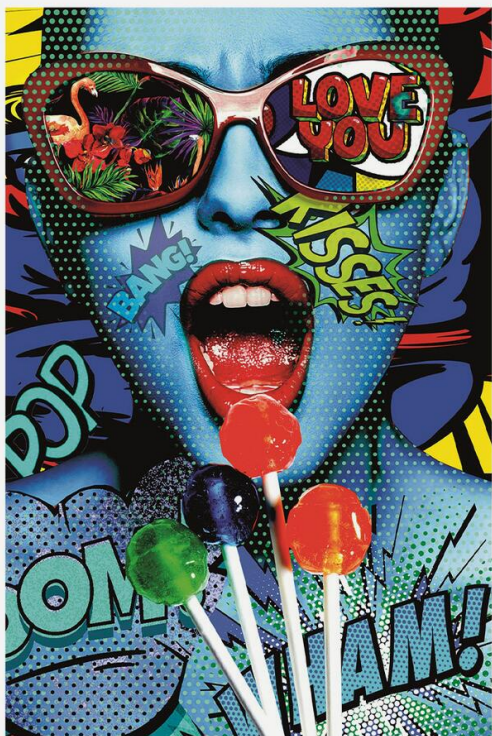

## *Lollypop*

Plexiglass Artwork

A vibrant and colourful Pop Art inspired piece. Printed onto plexiglass with a smooth glossy finish this is the perfect piece to finish off a games or entertainment room. A limited-edition piece by the artist James Chiew, part of our curated collaboration with Cobra Art.

### *80cm x 120cm Specification*

---

Product Code:	ACC5355
Product Height:	120 (cm)
Product Width:	80 (cm)
Product Depth:	3 (cm)
Collection:	Origin
EU Commodity Code:	49119100
US Commodity Code:	4911911500

### *100cm x 150cm Specification*

---

Product Code:	ACC5356
Product Height:	150 (cm)
Product Width:	100 (cm)
Product Depth:	3 (cm)
Collection:	Origin
EU Commodity Code:	49119100
US Commodity Code:	4911911500