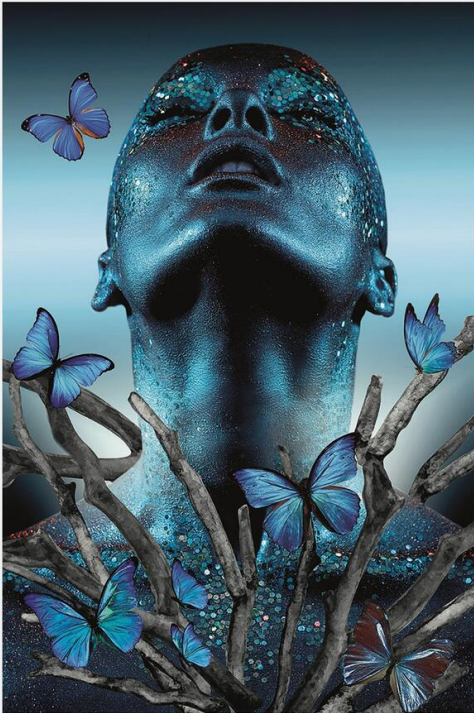

# ANDREW MARTIN

## *Mystique Lady*

Plexiglass Artwork

A photographic piece of a woman's face covered in blue shimmering makeup and glitter, surrounded by butterflies which add to the mystical appearance. Printed onto smooth plexiglass this artwork has a sleek, glossy finish and is part of our curated collaboration with Cobra Art.

### *80cm x 120cm Specification*

---

Product Code:	ACC5351
Product Height:	120 (cm)
Product Width:	80 (cm)
Product Depth:	3 (cm)
Collection:	Origin
EU Commodity Code:	49119100
US Commodity Code:	4911911500