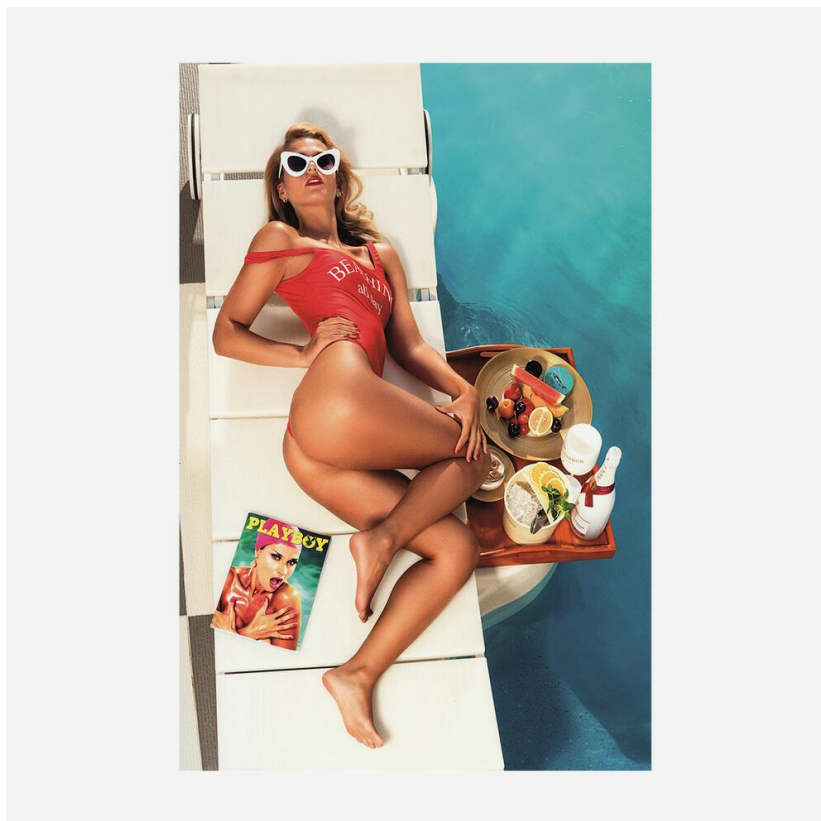

ANDREW MARTIN

Watermelon Breakfast

Plexiglass Artwork

This vibrant photographic piece features a woman in a bright red swimsuit lounging by the pool in vivid technicolour shades. Printed onto smooth plexiglass this artwork has a sleek, glossy finish and is part of our curated collaboration with Cobra Art.

80cm x 120cm Specification

Product Code:	ACC5259
Product Height:	120 (cm)
Product Width:	80 (cm)
Product Depth:	3 (cm)
Collection:	Origin
EU Commodity Code:	49119100
US Commodity Code:	4911911500

100cm x 150cm Specification

Product Code:	ACC5260
Product Height:	150 (cm)
Product Width:	100 (cm)
Product Depth:	3 (cm)
Collection:	Origin
EU Commodity Code:	49119100
US Commodity Code:	4911911500

120cm x 180cm Specification

Product Code:	ACC5261
Product Height:	180 (cm)
Product Width:	120 (cm)
Product Depth:	3 (cm)
Collection:	Origin
EU Commodity Code:	49119100
US Commodity Code:	4911911500