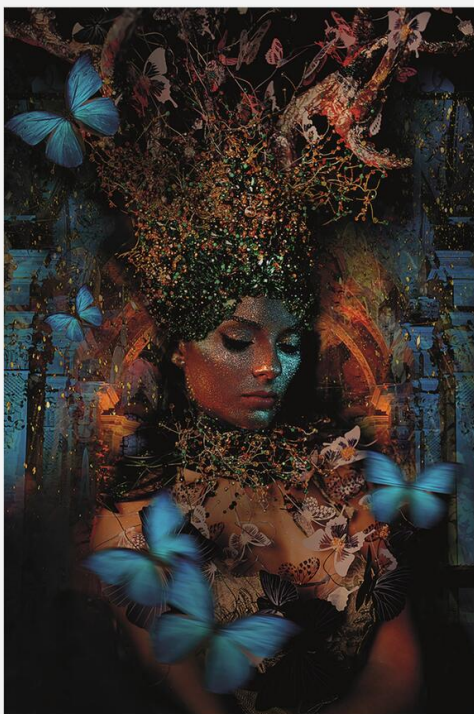

## *Butterfly Temple*

Plexiglass Artwork

A beautiful woman's face lies at the heart of this photographic piece, surrounded by a sparkling web and a flurry of electric blue butterflies. This fantastical piece brings an element of fantasy and escapism into your interiors, allowing the viewer to get lost in its mysterious world. This is a limited-edition piece by the artist Harley and part of our curated collection with Cobra Art.

### *80cm x 120cm Specification*

---

Product Code:	ACC4790
Product Height:	120 (cm)
Product Width:	80 (cm)
Product Depth:	3 (cm)
Collection:	Origin
EU Commodity Code:	49119100
US Commodity Code:	4911911500

### *100cm x 150cm Specification*

---

Product Code:	ACC4791
Product Height:	150 (cm)
Product Width:	100 (cm)
Product Depth:	3 (cm)
Collection:	Origin
EU Commodity Code:	49119100
US Commodity Code:	4911911500

### *120cm x 180cm Specification*

---

Product Code:	ACC4792
Product Height:	180 (cm)
Product Width:	120 (cm)
Product Depth:	3 (cm)
Collection:	Origin
EU Commodity Code:	49119100
US Commodity Code:	4911911500