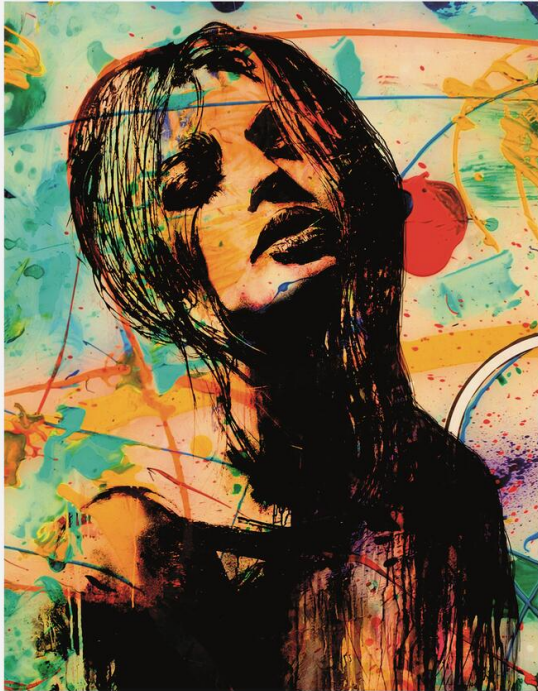

ANDREW MARTIN

Fever

Metal Artwork

A vibrant and dynamic artwork printed on to aluminium and depicting a portrait of a young woman in a graphic, sketched style. In the background is a lively display of shape and colour, with pools of bright turquoise and swathes of sunshine yellow to create a bold and colourful centrepiece for your home.

80cm x 120cm Specification

Product Code:	ACC4657
Product Height:	120 (cm)
Product Width:	80 (cm)
Product Depth:	3 (cm)
Collection:	Origin
EU Commodity Code:	49119100
US Commodity Code:	4911911500

100cm x 150cm Specification

Product Code:	ACC4658
Product Height:	150 (cm)
Product Width:	100 (cm)
Product Depth:	3 (cm)
Collection:	Origin
EU Commodity Code:	49119100
US Commodity Code:	4911911500

120cm x 180cm Specification

Product Code:	ACC4659
Product Height:	180 (cm)
Product Width:	120 (cm)
Product Depth:	3 (cm)
Collection:	Origin
EU Commodity Code:	49119100
US Commodity Code:	4911911500