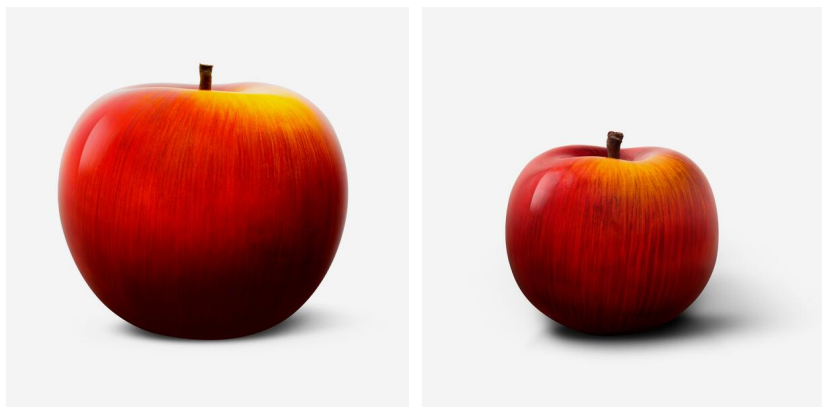

ANDREW MARTIN

Red & Yellow Glazed

Accessory

12cm x 10cm Specification

Product Code: ACC4654
Product Height: 10 (cm)
Product: 12 (cm)
Diameter:
Product Weight: 0.7 (kg)
Collection: Origin
Size: 12cm x 10cm
EU Commodity: 69139010
Code:
US Commodity: 6913901010
Code:

Important Note: Dimensions and colour may vary by 3% due to the handmade nature of the product

20cm x 15cm Specification

Product Code: ACC4655
Product Height: 15 (cm)
Product: 20 (cm)
Diameter:
Product Weight: 2.5 (kg)
Collection: Origin
Size: 20cm x 15cm
EU Commodity: 69139010
Code:
US Commodity: 6913901010
Code:

Important Note: Dimensions and colour may vary by 3% due to the handmade nature of the product

39cm x 32cm Specification

Product Code: ACC4656
Product Height: 32 (cm)
Product: 39 (cm)
Diameter:
Product Weight: 7.7 (kg)
Collection: Origin
Size: 39cm x 32cm