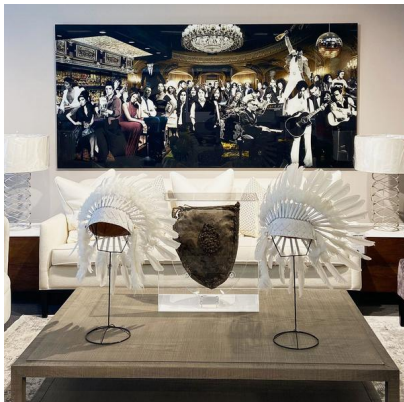

ANDREW MARTIN

True Legends

Plexiglass Artwork

All the iconic musicians of the 20th Century together in a glamorous bar. From Elvis to the Beatles, Amy Winehouse to Bob Marley, all thrown into one jam session. Curated in collaboration with our partners Cobra Art, this is a limited edition plexiglass artwork by James Chiew with only 100 pieces produced and a certificate of authenticity with its limited edition number.

250cm x 120cm Specification

Product Code:	ACC3520
Product Height:	120 (cm)
Product Width:	250 (cm)
Weight:	25 (kg)
Collection:	Origin
Packed Weight:	30 (kg)
EU Commodity Code:	49119100
US Commodity Code:	4911911500