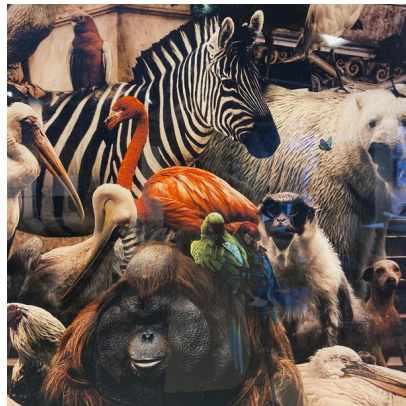

ANDREW MARTIN

City Jungle

Plexiglass Artwork

This large scale photographic piece has been digitally manipulated to create a real urban jungle. Spot various wild animals as they are juxtaposed within a grand building, the interior contrasting against their undomesticated natures. This is a limited edition piece by artist Harley and part of our curated collection with Cobra Art.

120cm x 80cm Specification

Product Code:	ACC4451
Product Height:	80 (cm)
Product Width:	120 (cm)
Product Depth:	3 (cm)
Collection:	Origin
EU Commodity Code:	49119100
US Commodity Code:	4911911500

150cm x 100cm Specification

Product Code:	ACC4452
Product Height:	100 (cm)
Product Width:	150 (cm)
Product Depth:	3 (cm)
Collection:	Origin
EU Commodity Code:	49119100
US Commodity Code:	4911911500

180cm x 120cm Specification

Product Code:	ACC4453
Product Height:	120 (cm)
Product Width:	180 (cm)
Product Depth:	3 (cm)
Collection:	Origin
EU Commodity Code:	49119100
US Commodity Code:	4911911500

200cm x 150cm Specification

Product Code:	ACC4454
Product Height:	150 (cm)