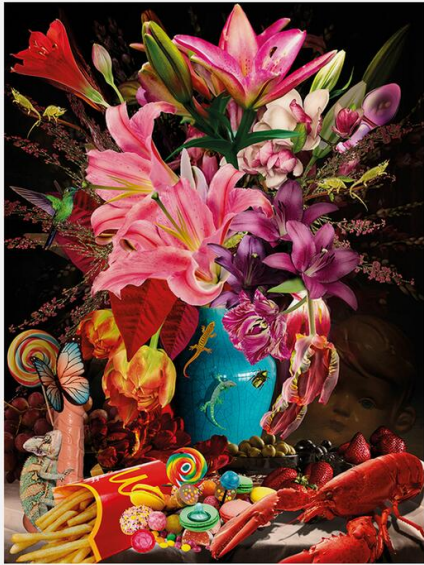

ANDREW MARTIN

Still Life With Lobster

Plexiglass Artwork

This bold piece is a surreal, twenty first century take on a still life. A banquet of lobster, French fries and jewel like sweets is crowned with a colourful bouquet of bright blooms. This is a limited edition piece by artist Harley, part of our curated collection with Cobra Art.

80cm x 120cm Specification

Product Code:	ACC4443
Product Height:	120 (cm)
Product Width:	80 (cm)
Product Depth:	3 (cm)
Collection:	Origin
EU Commodity Code:	49119100
US Commodity Code:	4911911500

100cm x 150cm Specification

Product Code:	ACC4444
Product Height:	150 (cm)
Product Width:	100 (cm)
Product Depth:	3 (cm)
Collection:	Origin
EU Commodity Code:	49119100
US Commodity Code:	4911911500

120cm x 180cm Specification

Product Code:	ACC4445
Product Height:	180 (cm)
Product Width:	120 (cm)
Product Depth:	3 (cm)
Collection:	Origin
EU Commodity Code:	49119100
US Commodity Code:	4911911500