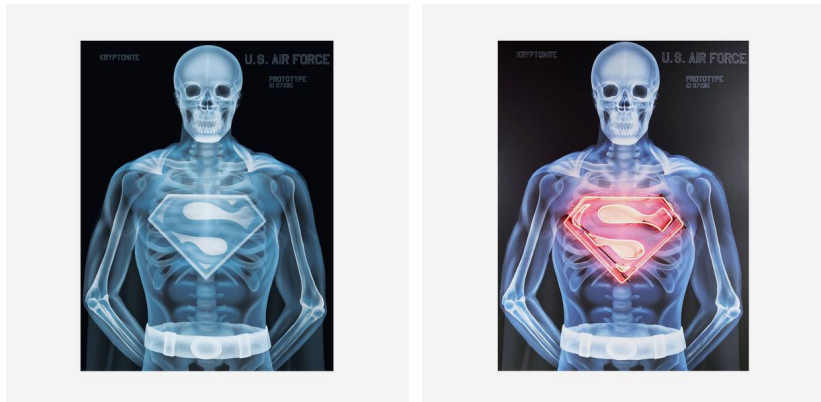

92cm x 120cm Specification

Product ACC4390

Code:

Product 120 (cm)

Height:

Product 92 (cm)

Width:

Product 5 (cm)

Depth:

Collection: Origin

Next Stock 11 November 2022

Due:

EU 94056180

Commodity

Code:

US 9405118020