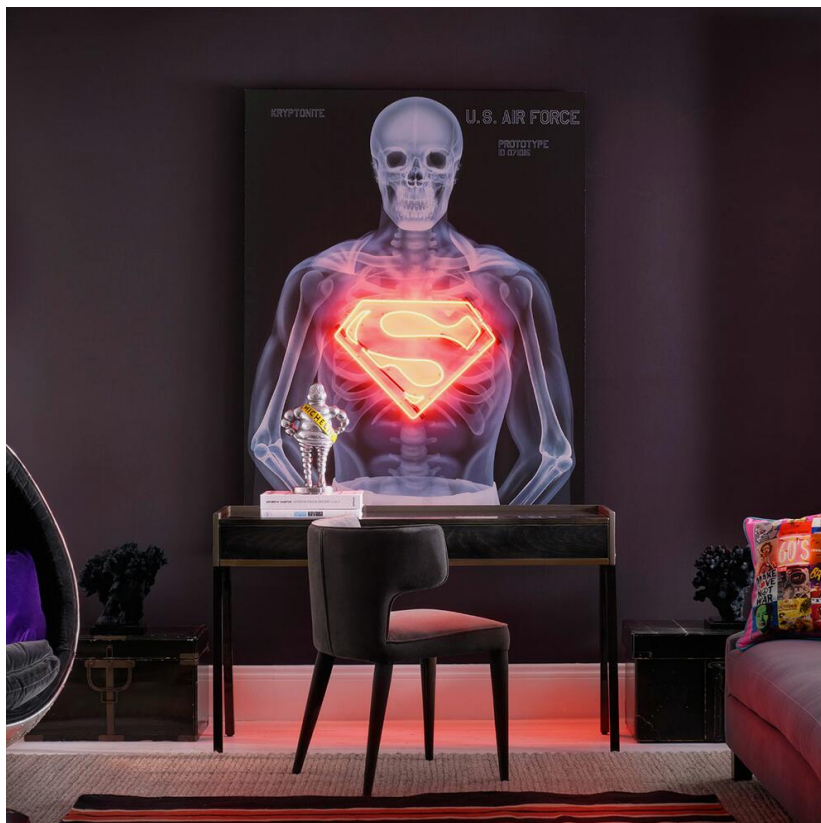

## *Superman Skeleton*

### Neon Artwork

See your favourite superhero in a new light with this vibrant neon artwork. Against a black background the soft outline of a cape is just visible, but it's the iconic logo that really stands out in bright neon lights. Printed onto aluminum and mounted onto board this cool artwork is a fun statement piece that is the perfect addition to any games room, or makes a great talking point in a dining or living room.