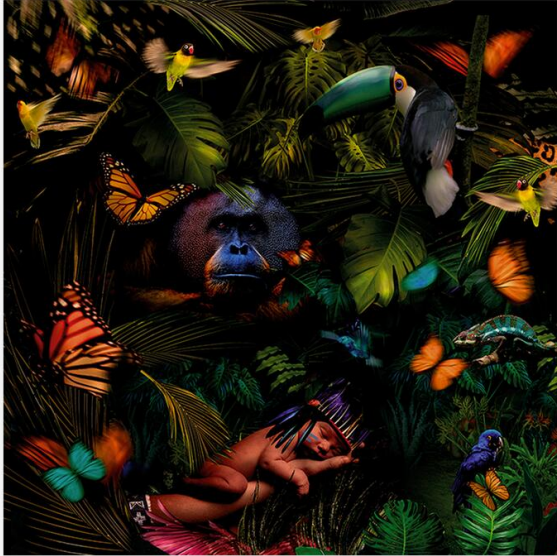

ANDREW MARTIN

Sleeping Beauty

Plexiglass Artwork

This vibrant image is rich with wildlife as butterflies and tropical birds dance around glimpses of orangutans, chameleons and even hints of a leopard, as an infant sleeps serenely below. This is a limited-edition artwork by artist Harley, part of our curated collection with Cobra Art.

100cm x 100cm Specification

Product Code:	ACC4164
Product Height:	100 (cm)
Product Width:	100 (cm)
Product Depth:	3 (cm)
Collection:	Origin
EU Commodity Code:	49119100
US Commodity Code:	4911911500

120cm x 120cm Specification

Product Code:	ACC4165
Product Height:	120 (cm)
Product Width:	120 (cm)
Product Depth:	3 (cm)
Collection:	Origin
EU Commodity Code:	49119100
US Commodity Code:	4911911500

150cm x 150cm Specification

Product Code:	ACC4166
Product Height:	150 (cm)
Product Width:	150 (cm)
Product Depth:	3 (cm)
Collection:	Origin
EU Commodity Code:	49119100
US Commodity Code:	4911911500