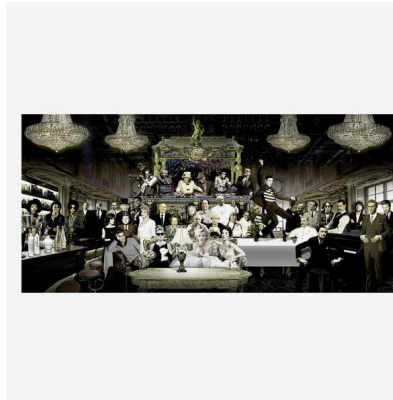

ANDREW MARTIN

Wonderful World

Plexiglass Artwork

All the iconic figures of the 20th century in one room, partying to the music the Queen DJ is playing on the decks. This large landscape photographic artwork in acrylic is full of playful humour and will incite fun conversation. Curated in collaboration with our partners Cobra Art, this is a limited edition artwork by James Chiew with only 100 pieces produced and a certificate of authenticity with its limited edition number.

250cm x 120cm Specification

Product Code:	ACC3417
Product Height:	120 (cm)
Product Width:	250 (cm)
Weight:	25 (kg)
Collection:	Origin
Packed Weight:	30 (kg)
EU Commodity Code:	49119100
US Commodity Code:	4911911500

300cm x 150cm Specification

Product Code:	ACC3510
Product Height:	150 (cm)
Product Width:	300 (cm)
Weight:	35 (kg)
Collection:	Origin
Packed Weight:	50 (kg)
EU Commodity Code:	49119100

200cm x 100cm Specification

Product Code:	ACC3569
Product Height:	100 (cm)
Product Width:	200 (cm)
Collection:	Origin
Next Stock Due:	26 August 2022
EU Commodity Code:	49119100

180cm x 75cm Specification