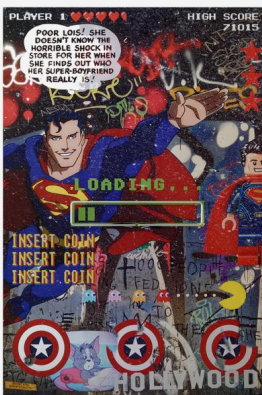

ANDREW MARTIN

Superman Loading

Neon Artwork

Superman, Tom & Jerry and Pacman on a graffiti filled backdrop make up this fun video game inspired poster. Printed onto aluminum sheet and mounted into board, the piece is lit up by the vibrant green loading battery sign in neon lights. This is a must have work for any games room.

122cm x 182cm Specification

Product ACC3235

Code:

Product 182 (cm)

Height:

Product 122 (cm)

Width:

Product 5 (cm)

Depth:

Collection: Origin

EU 94056180

Commodity

Code:

US 9405118020

Commodity

Code:

Technical Info: All our neons are 240 volts, they have a standard 3 pin UK plug with a 13 amp fuse and a wire of approximately 180cm in length.

100cm x 150cm Specification

Product ACC3923

Code:

Product 150 (cm)

Height:

Product 100 (cm)

Width:

Product 5 (cm)

Depth:

Collection: Origin

EU 94056180

Commodity

Code:

Technical Info: All our neons are 240 volts, they have a standard 3 pin UK plug with a 13 amp fuse and a wire of approximately 180cm in length.