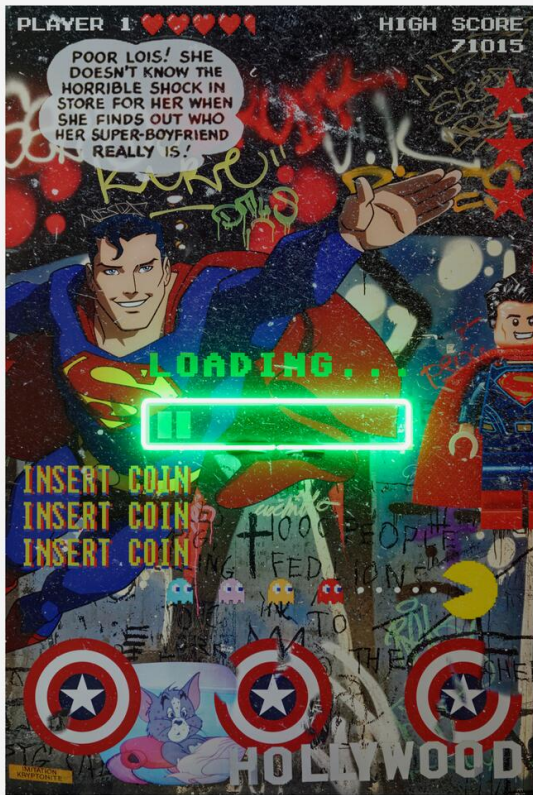

## Superman Loading

Neon Artwork

Superman, Tom & Jerry and Pacman on a graffiti filled backdrop make up this fun video game inspired poster. Printed onto aluminum sheet and mounted into board, the piece is lit up by the vibrant green loading battery sign in neon lights. This is a must have work for any games room.

Depth:

Collection: Origin

EU 94056180

Commodity

Code:

Technical Info: All our neons are 240 volts, they have a standard 3 pin UK plug with a 13 amp fuse and a wire of approximately 180cm in length.

## *80cm x 120cm Specification*

---

Product ACC4045  
Code:  
Product 120 (cm)  
Height:  
Product 80 (cm)  
Width:  
Product 5 (cm)  
Depth:  
Collection: Origin  
EU 94056180  
Commodity  
Code:

Technical All our neons are 240 volts, they have a  
Info: standard 3 pin UK plug with a 13 amp fuse and a  
wire of approximately 180cm in length.