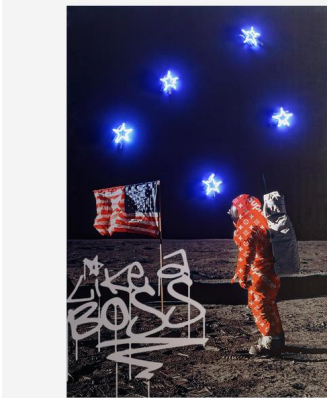

100cm x 150cm Specification

Product ACC3918

Code:

Product 150 (cm)

Height:

Product 100 (cm)

Width:

Product 5 (cm)

Depth:

Collection: Origin

EU 94056180

Commodity

Code:

US 9405118020

Commodity

Code: