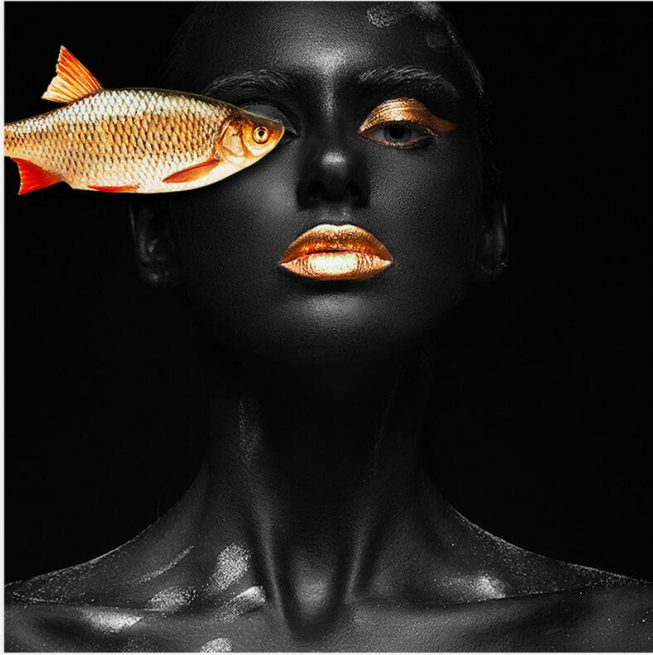

ANDREW MARTIN

Golden Eye

Plexiglass Artwork

This dazzling artwork, in the striking contrast of gold and black, has a surreal quality as a goldfish obscures a woman's eye. Printed on plexiglass this is a limited-edition piece by artist Gaby, curated in collaboration with our partners Cobra Art.

100cm x 100cm Specification

Product Code:	ACC3946
Product Height:	100 (cm)
Product Width:	100 (cm)
Product Depth:	3 (cm)
Collection:	Origin
EU Commodity Code:	49119100
US Commodity Code:	4911911500

120cm x 120cm Specification