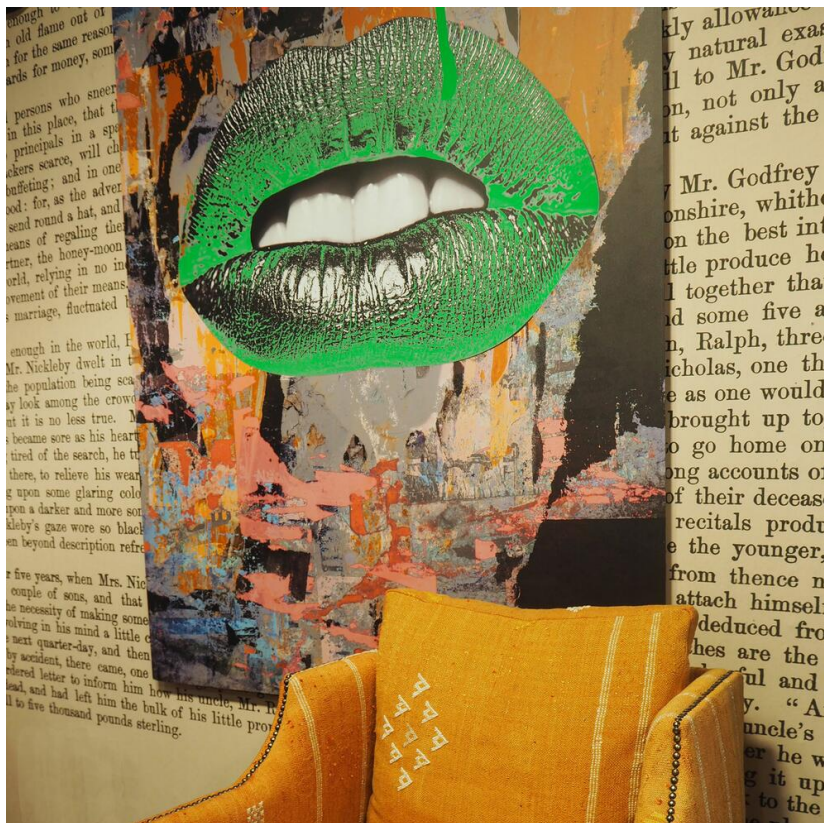

ANDREW MARTIN

Lip

Metal Artwork, Green

A large, portrait digitally-manipulated artwork mounted on dibond aluminium. For bold colour and a striking graphic, this iconic pout is the winning piece for your space. Curated in collaboration with our partners Cobra Art, this is a limited edition artwork by artist Gaby with only 75 pieces produced and a certificate of authenticity with its limited edition number. Available in 3 sizes.

80cm x 120cm Specification

Product Code:	ACC3624
Composition:	Aluminium
Product Height:	120 (cm)
Product Width:	80 (cm)
Collection:	Origin
EU Commodity Code:	49119100
US Commodity Code:	4911911500

100cm x 150cm Specification

Product Code:	ACC3625
Composition:	Aluminium
Product Height:	150 (cm)
Product Width:	100 (cm)
Collection:	Origin
EU Commodity Code:	49119100
US Commodity Code:	4911911500

120cm x 180cm Specification

Product Code:	ACC3626
Composition:	Aluminium
Product Height:	180 (cm)
Product Width:	120 (cm)
Collection:	Origin
EU Commodity Code:	49119100
US Commodity Code:	4911911500