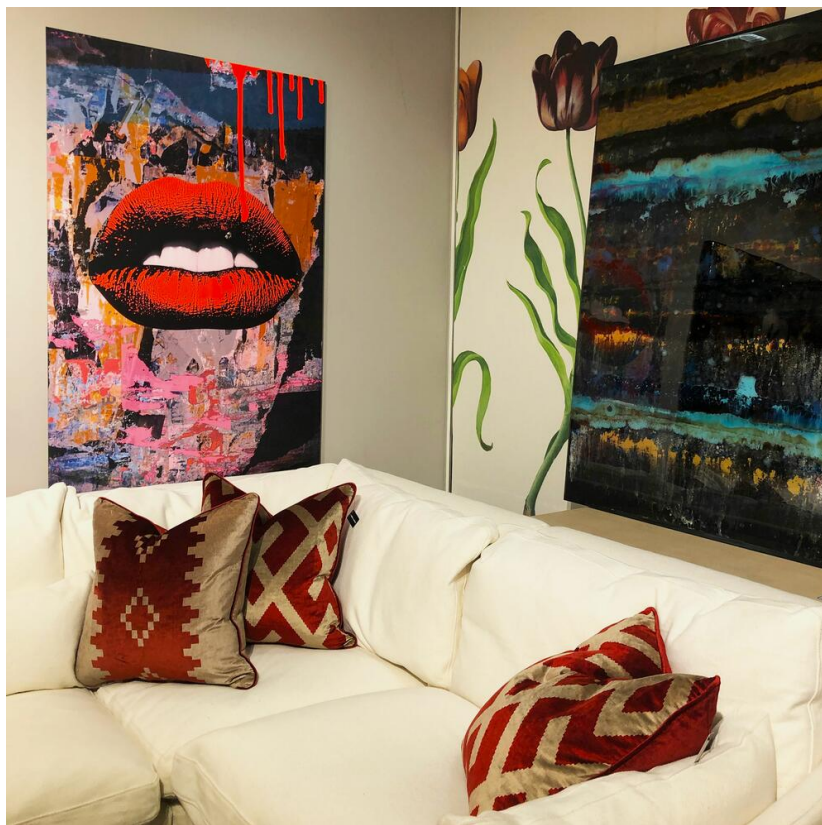

ANDREW MARTIN

Lip

Metal Artwork, Red

A large, portrait digitally-manipulated artwork mounted on dibond aluminium. For bold colour and a striking graphic, this iconic pout is the winning piece for your space. Curated in collaboration with our partners Cobra Art, this is a limited edition artwork by artist Gaby with only 75 pieces produced and a certificate of authenticity with its limited edition number. Available in 3 sizes.

80cm x 120cm Specification

Product Code:	ACC3618
Composition:	Aluminium
Product Height:	120 (cm)
Product Width:	80 (cm)
Collection:	Origin
EU Commodity Code:	49119100
US Commodity Code:	4911911500

100cm x 150cm Specification

Product Code:	ACC3619
Composition:	Aluminium
Product Height:	150 (cm)
Product Width:	100 (cm)
Collection:	Origin
EU Commodity Code:	49119100
US Commodity Code:	4911911500

120cm x 180cm Specification

Product Code:	ACC3620
Composition:	Aluminium
Product Height:	180 (cm)
Product Width:	120 (cm)
Collection:	Origin
EU Commodity Code:	49119100
US Commodity Code:	4911911500