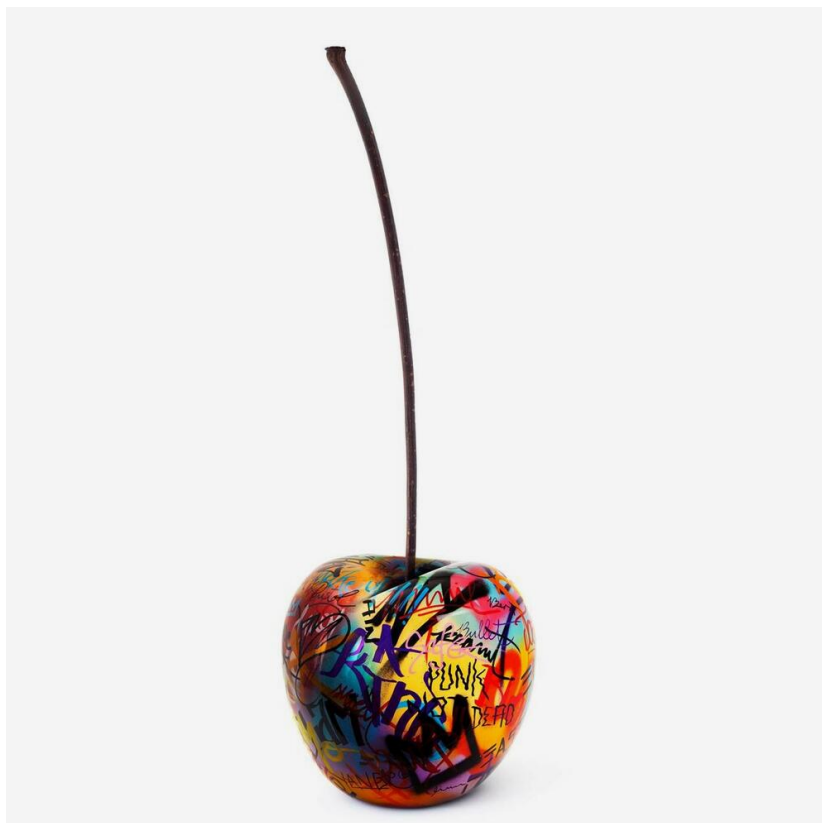

ANDREW MARTIN

Graffiti

Cherry Sculpture

Bull & Stein have reinterpreted the cherry, creating eye-catching porcelain sculptures with a modern, surrealist twist. With an eccentric and completely unique graffiti design, drawn by Portuguese graffiti artist, Bruno, no two cherries will be the same. Available in 3 different sizes. The graffiti design can also be customised or varnished for outdoor use on request, so [get in touch](#) to find out more about the bespoke options available.

33cm x 30cm Specification

Product Code:	ACC3573
Product Height:	30 (cm)
Product Diameter:	33 (cm)
Product Weight:	6 (kg)
Collection:	Origin
Size:	33cm x 30cm
Next Stock Due:	30 November 2022
EU Commodity Code:	39264000
US Commodity Code:	6913100010

Height Including Stalk:	90cm (approx)
Important Note:	Dimensions and colour may vary by 3% due to the handmade nature of the product

50cm x 50cm Specification

Product Code:	ACC3574
Product Height:	50 (cm)
Product Diameter:	50 (cm)
Product Weight:	12.7 (kg)
Collection:	Origin

Size: 50cm x 50cm
EU 39264000
Commodity
Code:
US 6913100010
Commodity
Code:

Height 130cm (approx)
Including
Stalk:

Important Note: Dimensions and colour may vary by 3% due to the handmade nature of the product