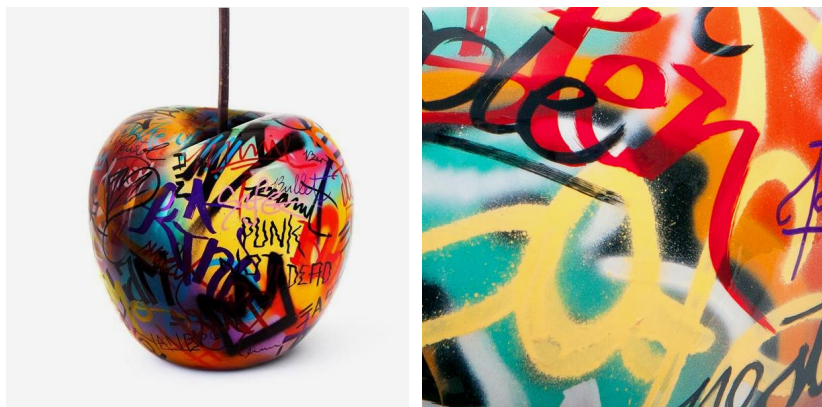

ANDREW MARTIN

Graffiti

Cherry Sculpture

Bull & Stein have reinterpreted the cherry, creating eye-catching porcelain sculptures with a modern, surrealist twist. With an eccentric and completely unique graffiti design, drawn by Portuguese graffiti artist, Bruno, no two cherries will be the same. Available in 3 different sizes. The graffiti design can also be customised or varnished for outdoor use on request, so [get in touch](#) to find out more about the bespoke options available.

33cm x 30cm Specification

Product Code:	ACC3573
Product Height:	30 (cm)
Product Diameter:	33 (cm)
Product Weight:	6 (kg)
Collection:	Origin
Size:	33cm x 30cm
Next Stock Due:	30 November 2022
EU Commodity Code:	39264000
US Commodity Code:	6913100010

Height Including Stalk:	90cm (approx)
Important Note:	Dimensions and colour may vary by 3% due to the handmade nature of the product

50cm x 50cm Specification

Product Code:	ACC3574
Product Height:	50 (cm)
Product Diameter:	50 (cm)
Product Weight:	12.7 (kg)
Collection:	Origin

Size: 50cm x 50cm
EU 39264000
Commodity
Code:
US 6913100010
Commodity
Code:

Height 130cm (approx)
Including
Stalk:

Important Note: Dimensions and colour may vary by 3% due to the handmade nature of the product