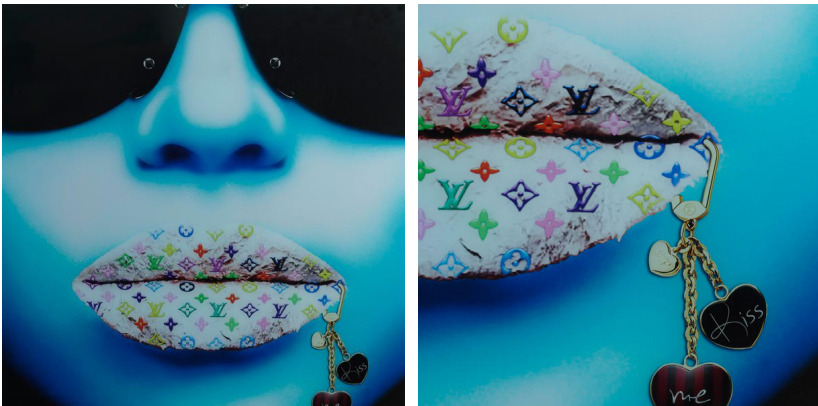

ANDREW MARTIN

Louis Vuitton Blue

Plexiglass Artwork

A large, square photo-manipulated artwork, mounted in acrylic and zinging with electric blue. For bold colour and designer glamour, this pout branded with Louis Vuitton is the winning piece for your space. Curated in collaboration with our partners Cobra Art, this is a limited edition artwork by Jean Raphael with only 75 pieces produced and a certificate of authenticity with its limited edition number.

100cm x 100cm Specification

Product Code:	ACC3409
Product Height:	100 (cm)
Product Width:	100 (cm)
Collection:	Origin
EU Commodity Code:	49119100
US Commodity Code:	4911911500

120cm x 120cm Specification

Product Code:	ACC3492
Product Height:	120 (cm)
Product Width:	120 (cm)
Collection:	Origin
EU Commodity Code:	49119100
US Commodity Code:	4911911500

150cm x 150cm Specification

Product Code:	ACC3493
Product Height:	150 (cm)
Product Width:	150 (cm)
Collection:	Origin
EU Commodity Code:	49119100
US Commodity Code:	4911911500