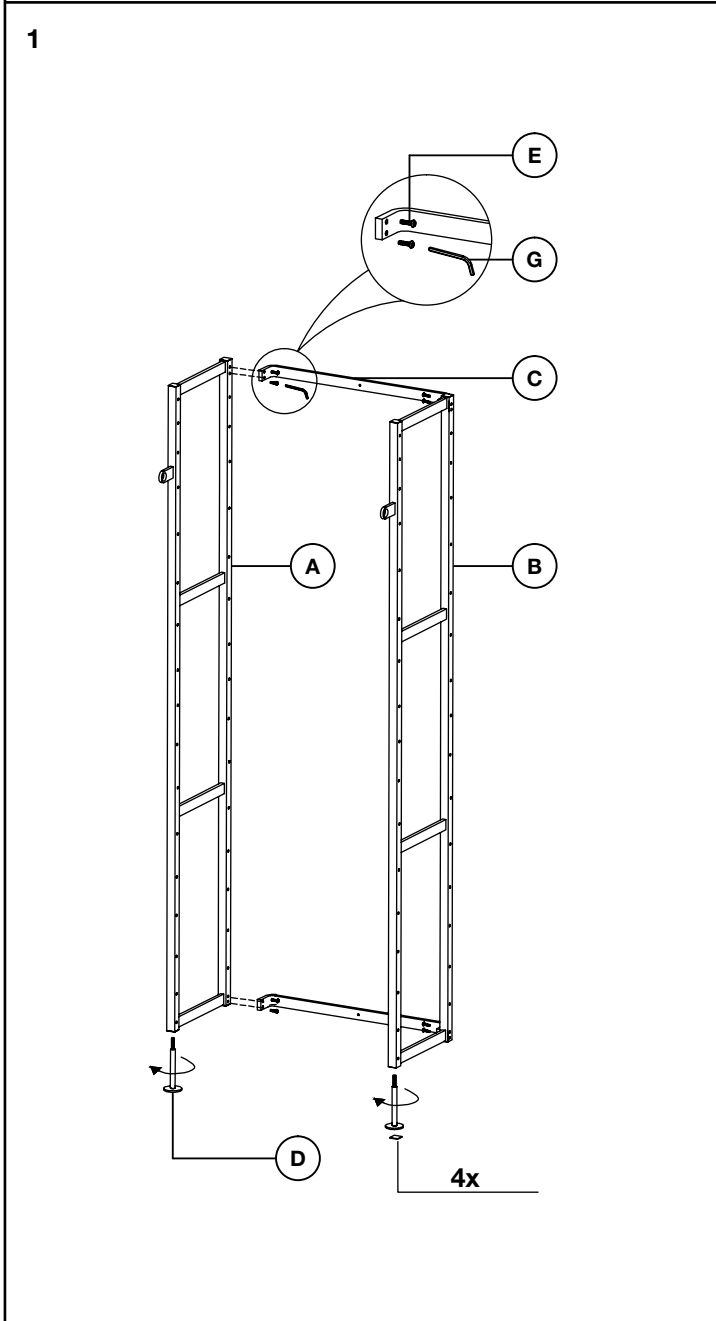

E I C H H O L T Z

A106347 CABINET DELANO

ASSEMBLY INSTRUCTION

PARTS	2x	2x	6x	4x	24x	18x	
	(A)	(B)	(C)	(D)	(E)	(F)	
	1x	1x	4x	1x	72x	6x	6x
	(G)	(H)	(I)	(J)	(K)	(L)	(M)

E I C H H O L T Z

106347 CABINET DELANO WITH STAIRS

ASSEMBLY INSTRUCTION

PARTS

2x	2x	6x	4x	24x	1x
(A)	(B)	(C)	(D)	(E)	(F)

1x	1x	4x	1x	72x	6x	6x
(G)	(H)	(I)	(J)	(K)	(L)	(M)

3

4

MOUNT ON THE WALL