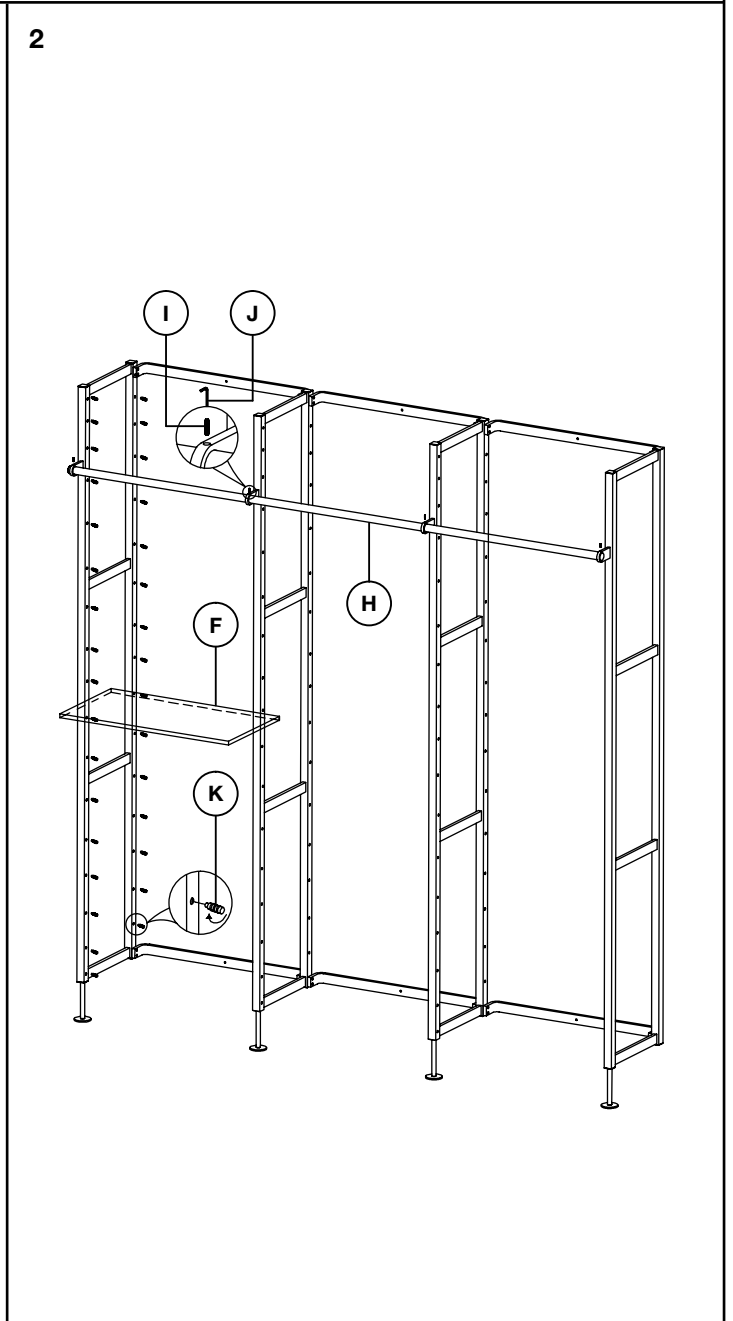

E I C H H O L T Z

A106347 CABINET DELANO

ASSEMBLY INSTRUCTION

PARTS	2x	2x	6x	4x	24x	18x	
	(A)	(B)	(C)	(D)	(E)	(F)	
	1x	1x	4x	1x	72x	6x	6x
	(G)	(H)	(I)	(J)	(K)	(L)	(M)

E I C H H O L T Z

106347 CABINET DELANO WITH STAIRS

ASSEMBLY INSTRUCTION

PARTS

2x	2x	6x	4x	24x	1x
(A)	(B)	(C)	(D)	(E)	(F)

1x	1x	4x	1x	72x	6x	6x
(G)	(H)	(I)	(J)	(K)	(L)	(M)

3

4

MOUNT ON THE WALL