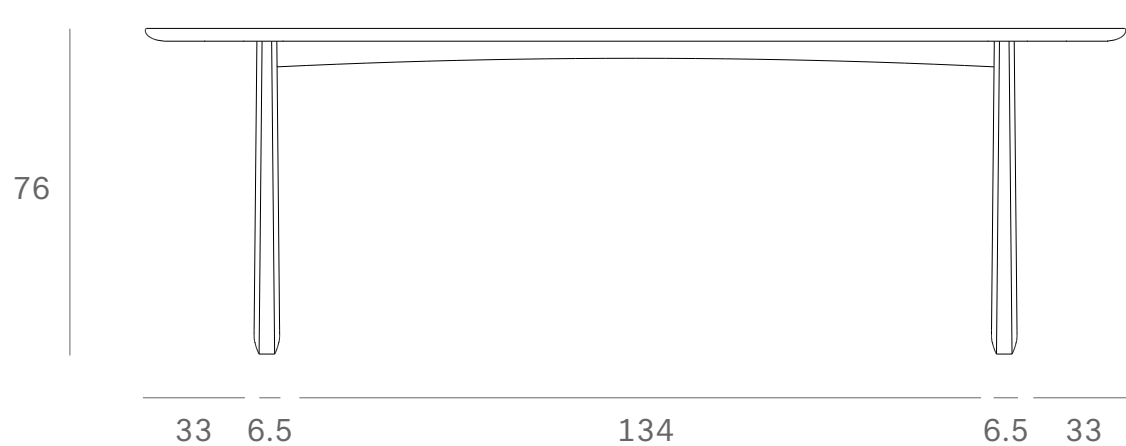

Ethnicraft

53058 - Oak Geometric dining table - Dimensions (cm)

*Ethnicraft*

53058 - Oak Geometric dining table - Dimensions (inches)