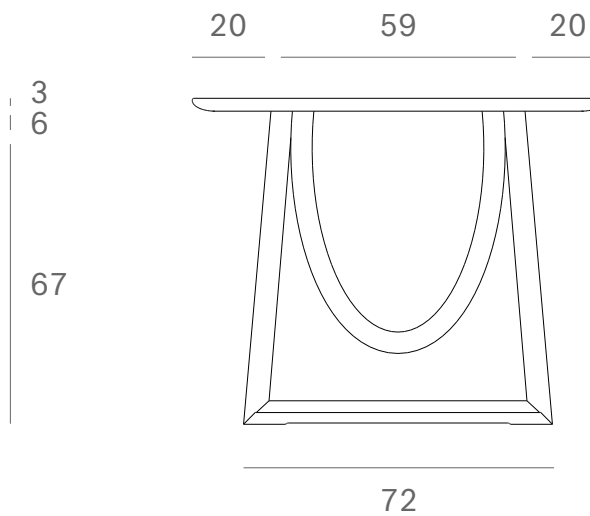

Ethnicraft

53058 - Oak Geometric dining table - Dimensions (cm)

*Ethnicraft*

53058 - Oak Geometric dining table - Dimensions (inches)