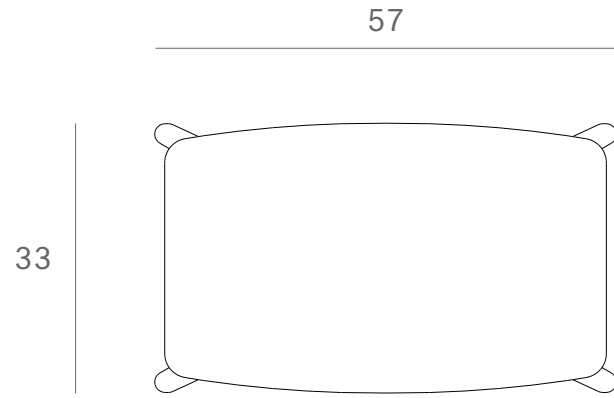

*Ethnicraft*

53044 - Oak Osso counter stool - Dimensions (cm)

*Ethnicraft*

53044 - Oak Osso counter stool - Dimensions (inches)