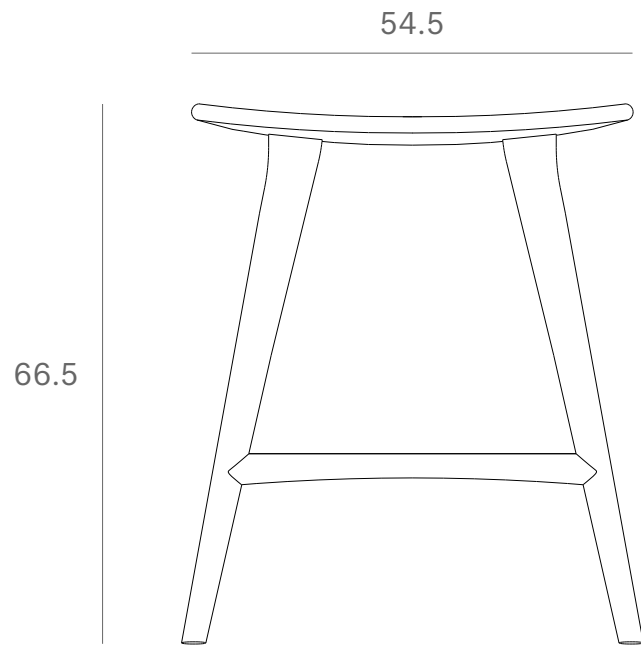

*Ethnicraft*

53044 - Oak Osso counter stool - Dimensions (cm)

*Ethnicraft*

53044 - Oak Osso counter stool - Dimensions (inches)