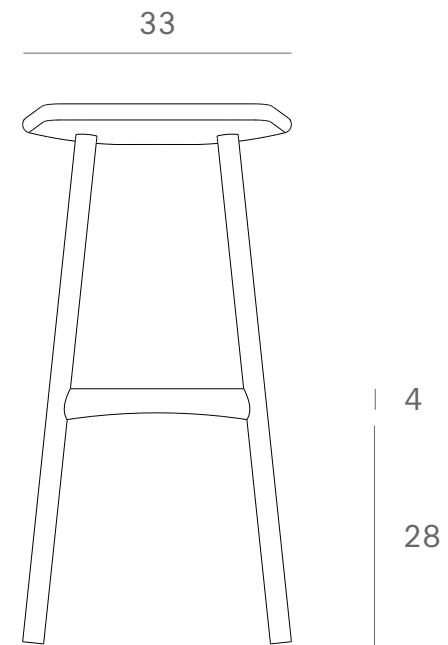

*Ethnicraft*

53044 - Oak Osso counter stool - Dimensions (cm)

*Ethnicraft*

53044 - Oak Osso counter stool - Dimensions (inches)