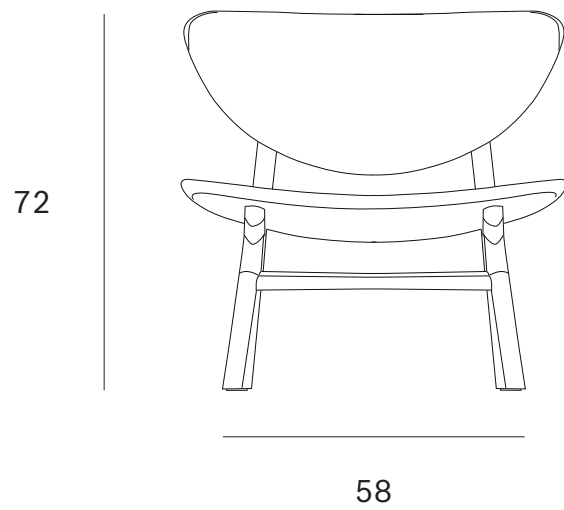

Eye lounge chair - Dimensions (cm)

Eye lounge chair - Dimensions (inches)