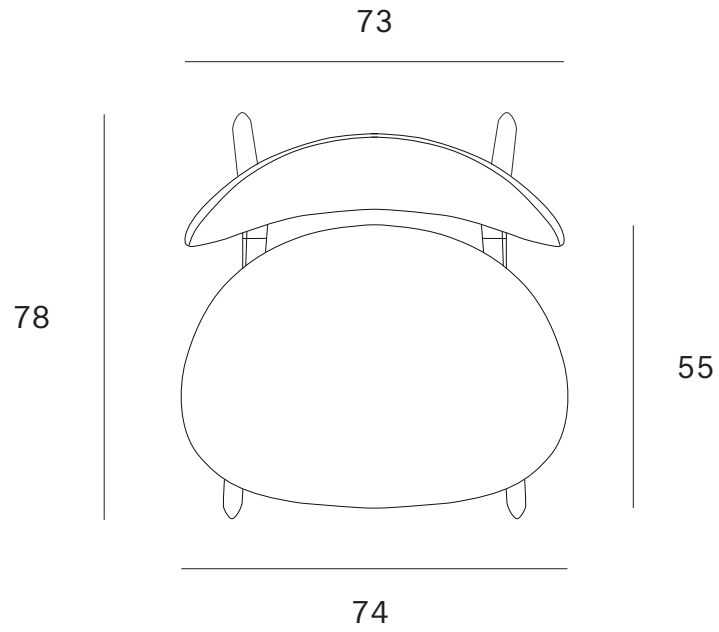

Eye lounge chair - Dimensions (cm)

Eye lounge chair - Dimensions (inches)