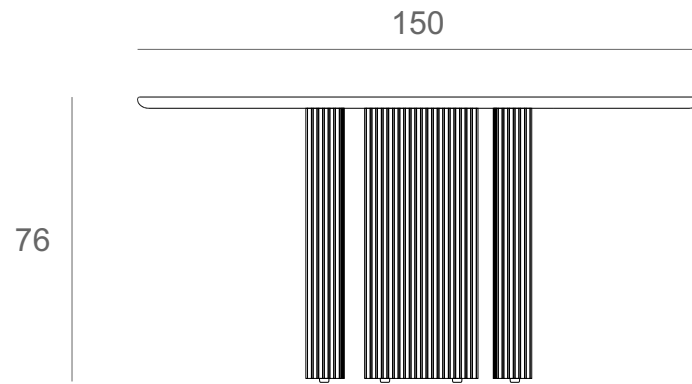

*Ethnicraft*

35022 - Roller Max dining table - mahogany - Dimensions (cm)

*Ethnicraft*

35022 - Roller Max dining table - mahogany - Dimensions (inches)