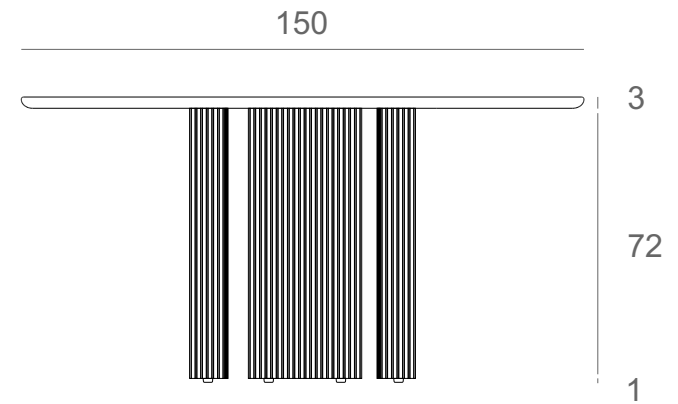

*Ethnicraft*

35022 - Roller Max dining table - mahogany - Dimensions (cm)

*Ethnicraft*

35022 - Roller Max dining table - mahogany - Dimensions (inches)