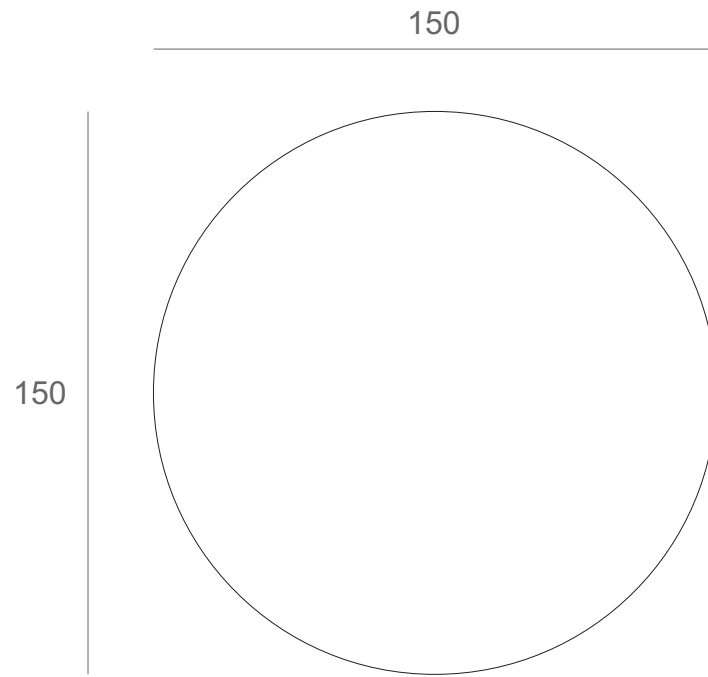

*Ethnicraft*

35022 - Roller Max dining table - mahogany - Dimensions (cm)

*Ethnicraft*

35022 - Roller Max dining table - mahogany - Dimensions (inches)