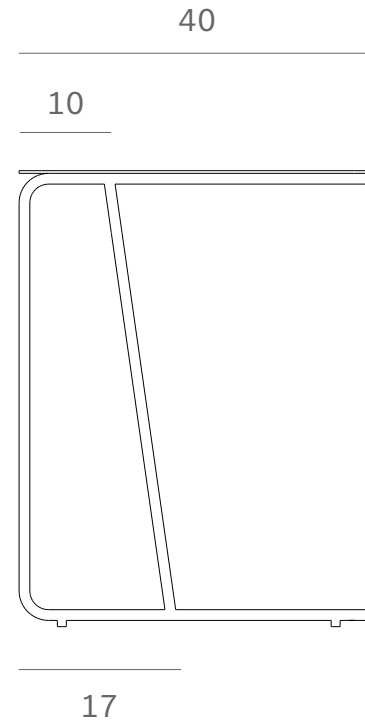

*Ethnicraft*

25912 - Mineral Ellipse side table - Dimensions (cm)

*Ethnicraft*

25912 - Mineral Ellipse side table - Dimensions (inches)