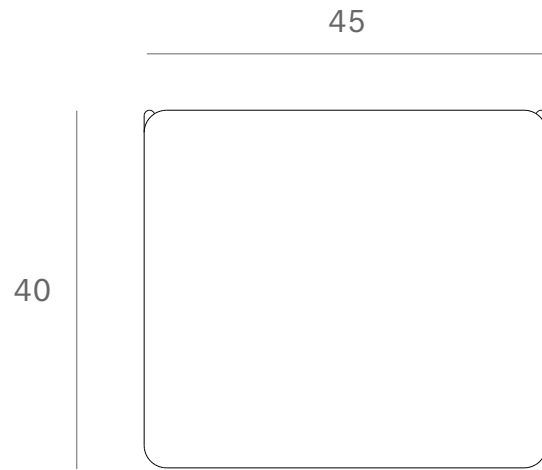

*Ethnicraft*

25912 - Mineral Ellipse side table - Dimensions (cm)

*Ethnicraft*

25912 - Mineral Ellipse side table - Dimensions (inches)