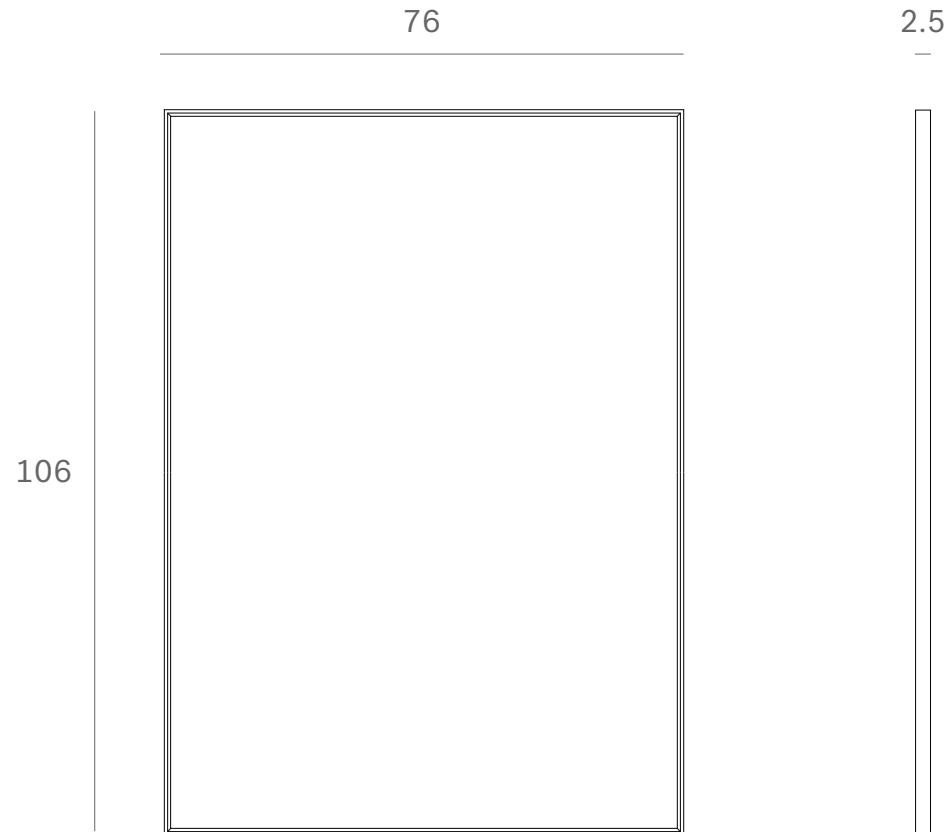

*Ethnicraft*

20677 - NM rectangle wall mirror - metal frame - Dimensions (cm)

*Ethnicraft*

20677 - NM rectangle wall mirror - metal frame - Dimensions (inches)