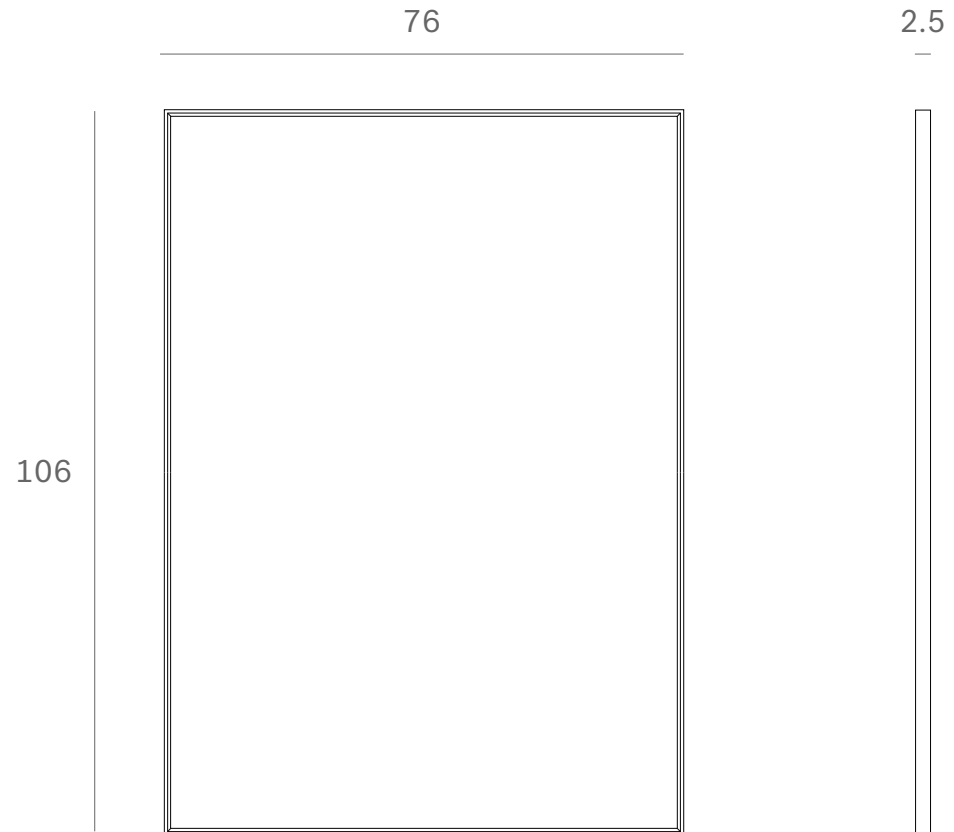

*Ethnicraft*

20676 - NM rectangle wall mirror - metal frame - Dimensions (cm)

*Ethnicraft*

20676 - NM rectangle wall mirror - metal frame - Dimensions (inches)