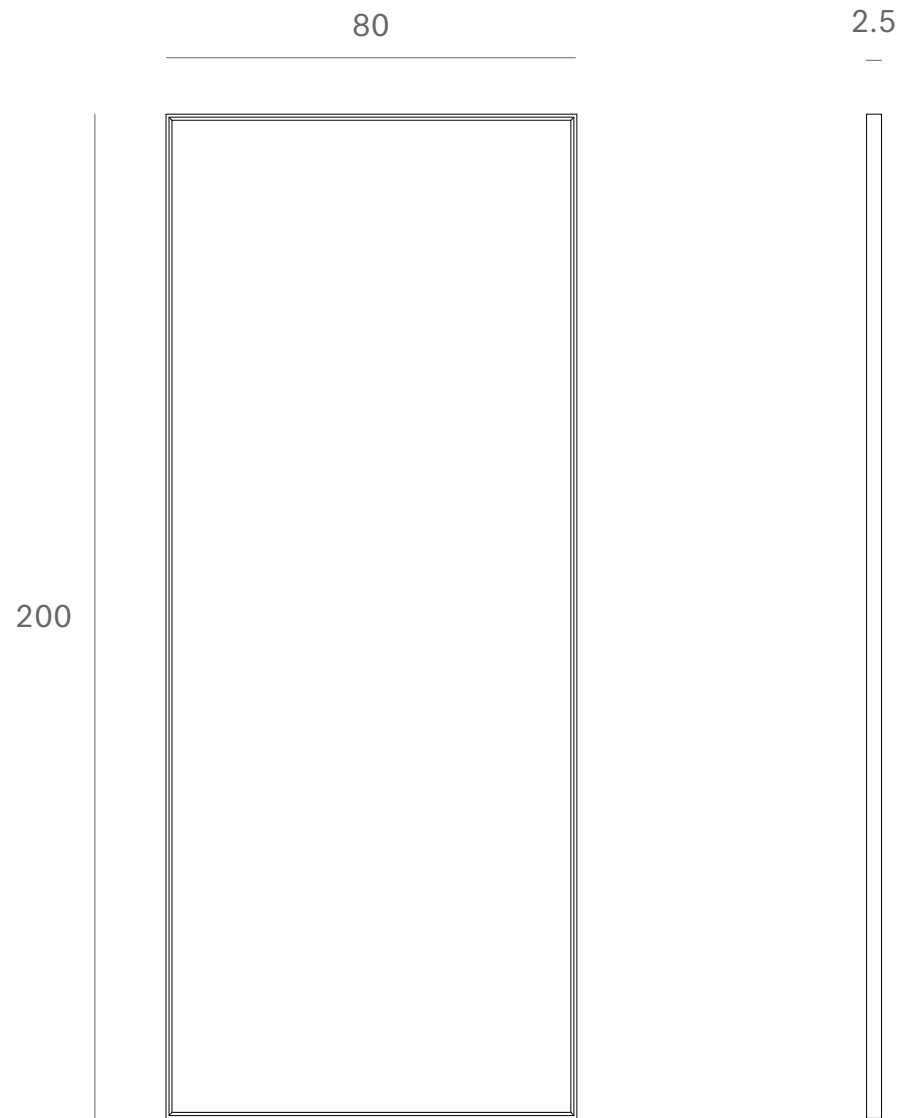

*Ethnicraft*

20675 - NM rectangle floor mirror - metal frame - Dimensions (cm)

*Ethnicraft*

20675 - NM rectangle floor mirror - metal frame - Dimensions (inches)