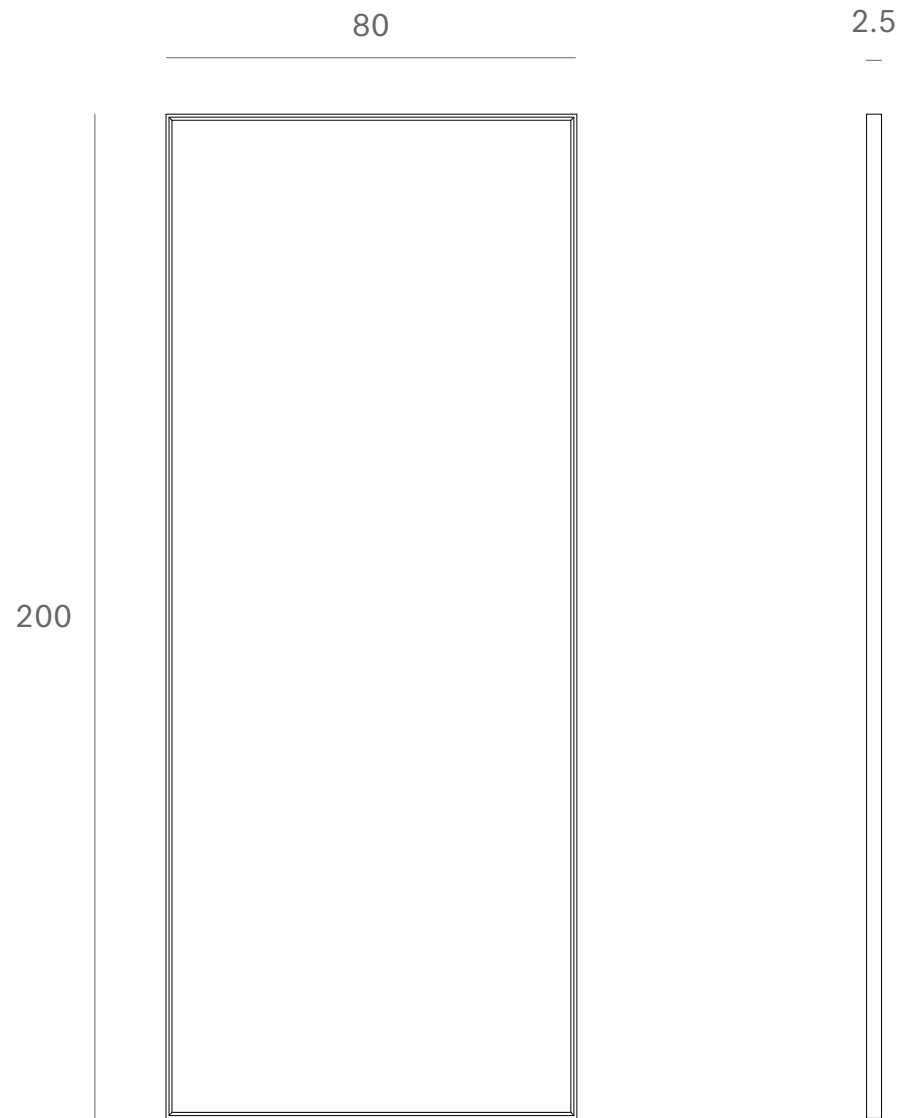

*Ethnicraft*

20674 - NM rectangle floor mirror - metal frame - Dimensions (cm)

*Ethnicraft*

20674 - NM rectangle floor mirror - metal frame - Dimensions (inches)