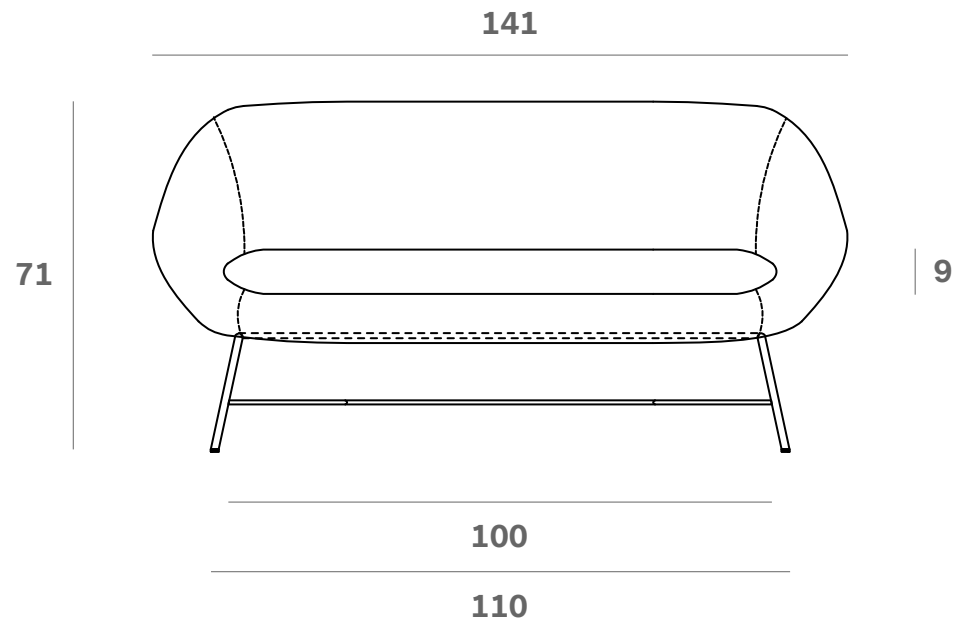

*Ethnicraft*

20165 - Barrow sofa 2 seater - Off White fabric - Dimensions (cm)

*Ethnicraft*

20165 - Barrow sofa 2 seater - Off White fabric - Dimensions (inches)