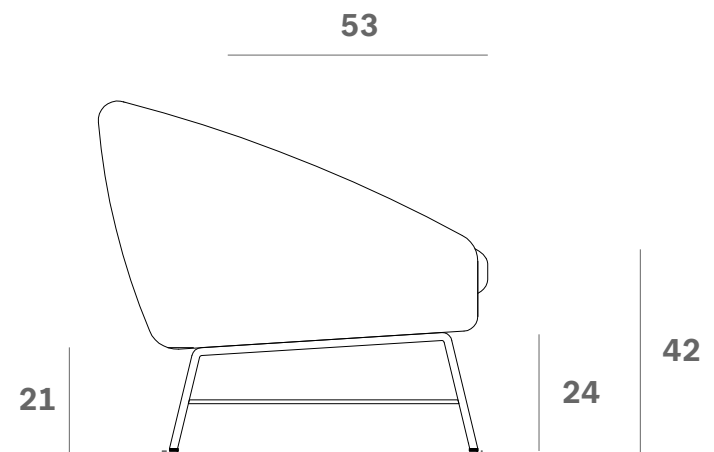

*Ethnicraft*

20165 - Barrow sofa 2 seater - Off White fabric - Dimensions (cm)

*Ethnicraft*

20165 - Barrow sofa 2 seater - Off White fabric - Dimensions (inches)