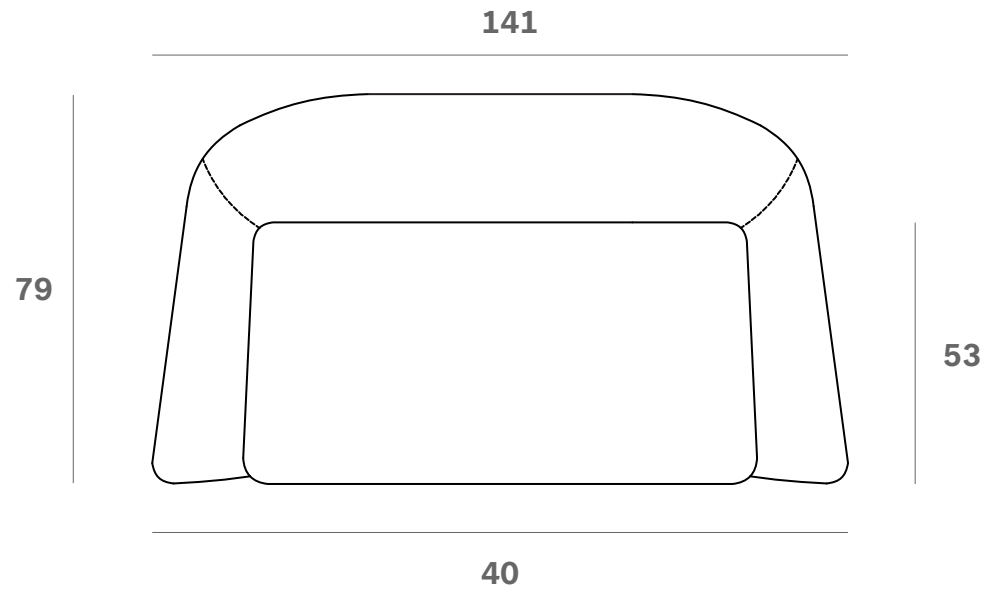

*Ethnicraft*

20165 - Barrow sofa 2 seater - Off White fabric - Dimensions (cm)

*Ethnicraft*

20165 - Barrow sofa 2 seater - Off White fabric - Dimensions (inches)